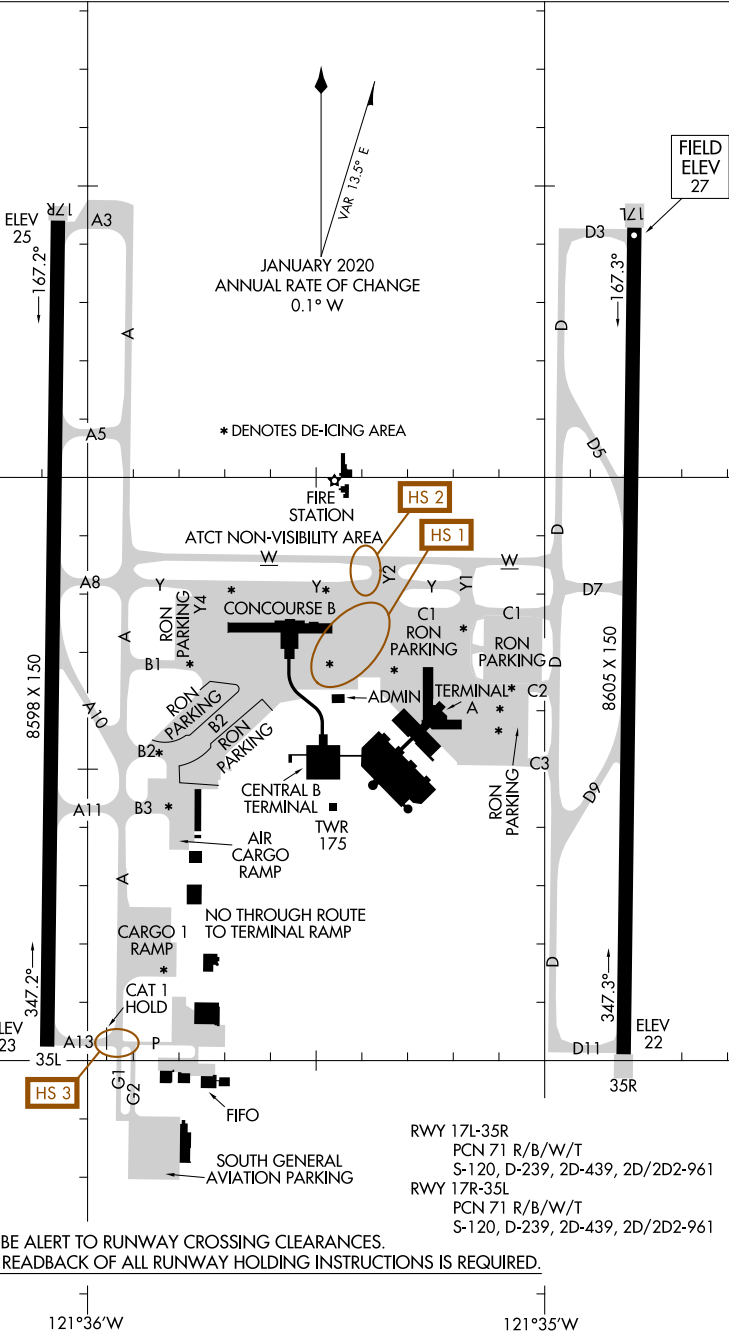

AIRPORT DIAGRAM

AL-5490 (FAA)

SACRAMENTO INTL (SMF)
SACRAMENTO, CALIFORNIA

D-ATIS
126.75
CAPITOL TOWER
125.7 256.7
GND CON
121.7
CLNC DEL
121.1 256.7
CPDLC
PDC

SW-2, 13 JUN 2024 to 11 JUL 2024

SW-2, 13 JUN 2024 to 11 JUL 2024

CAUTION: BE ALERT TO RUNWAY CROSSING CLEARANCES.
REBACK OF ALL RUNWAY HOLDING INSTRUCTIONS IS REQUIRED.

RWY 17L-35R
PCN 71 R/B/W/T
S-120, D-239, 2D-439, 2D/2D2-961

RWY 17R-35L
PCN 71 R/B/W/T
S-120, D-239, 2D-439, 2D/2D2-961