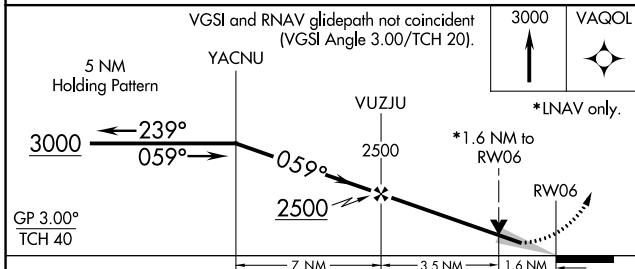

WAAS CH 77601 W06A	APP CRS 059°	Rwy Idg TDZE Apt Elev	3505 831 839
--	------------------------	-----------------------------	---

RNAV (GPS) RWY 6

ANN ARBOR MUNI (ARB)

RNP APCH.	MISSED APPROACH: Climb to 3000 direct VAQOL and hold.
<p>⚠ For uncompensated Baro-VNAV systems, LNAV/VNAV NA below -16°C or above 38°C. VDP and Baro-VNAV NA when using Willow Run altimeter setting. When local altimeter setting not received, use Willow Run altimeter setting and increase all DA/MDA 40 feet; increase LNAV Cats C and D visibility 1/8 SM.</p>	

ATIS 134.55	DETROIT APP CON 118.95 284.0	ANN ARBOR TOWER ★ 120.3 (CTAF) 0	GND CON 121.6	CLNC DEL 121.6	UNICOM 123.0
-----------------------	--	--	-------------------------	--------------------------	------------------------