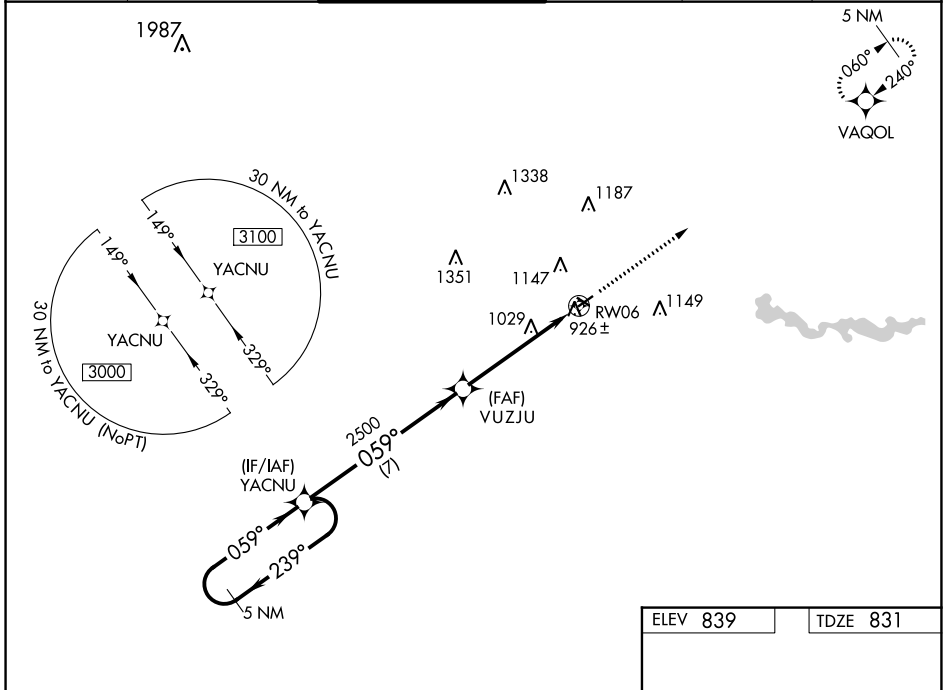

WAAS CH 77601 W06A	APP CRS 059°	Rwy Idg TDZE Apt Elev	3505 831 839
--	------------------------	-----------------------------	---

RNAV (GPS) RWY 6

ANN ARBOR MUNI (ARB)

RNP APCH.	MISSED APPROACH: Climb to 3000 direct VAQOL and hold.
<p>⚠ For uncompensated Baro-VNAV systems, LNAV/VNAV NA below -16°C or above 38°C. VDP and Baro-VNAV NA when using Willow Run altimeter setting. When local altimeter setting not received, use Willow Run altimeter setting and increase all DA/MDA 40 feet; increase LNAV Cats C and D visibility 1/8 SM.</p>	

ATIS 134.55	DETROIT APP CON 118.95 284.0	ANN ARBOR TOWER ★ 120.3 (CTAF) 0	GND CON 121.6	CLNC DEL 121.6	UNICOM 123.0
-----------------------	--	--	-------------------------	--------------------------	------------------------

CATEGORY	A	B	C	D
LPV DA	1081-1 250 (300-1)			
LNAV/VNAV DA	1097-1 266 (300-1)			
LNAV MDA	1360-1	529 (600-1)	1360-1½	529 (600-1½)

EC-1, 13 JUN 2024 to 11 JUL 2024

EC-1, 13 JUN 2024 to 11 JUL 2024