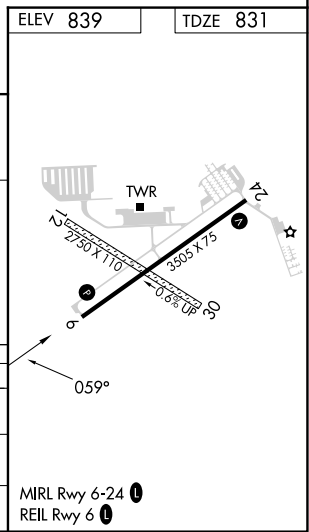

WAAS CH 77601 W06A	APP CRS 059°	Rwy Idg TDZE Apt Elev	3505 831 839
--	------------------------	-----------------------------	---

RNAV (GPS) RWY 6

ANN ARBOR MUNI (ARB)

RNP APCH.	MISSED APPROACH: Climb to 3000 direct VAQOL and hold.
<p>⚠ For uncompensated Baro-VNAV systems, LNAV/VNAV NA below -16°C or above 38°C. VDP and Baro-VNAV NA when using Willow Run altimeter setting. When local altimeter setting not received, use Willow Run altimeter setting and increase all DA/MDA 40 feet; increase LNAV Cats C and D visibility 1/8 SM.</p>	

ATIS 134.55	DETROIT APP CON 118.95 284.0	ANN ARBOR TOWER ★ 120.3 (CTAF) 0	GND CON 121.6	CLNC DEL 121.6	UNICOM 123.0
-----------------------	--	--	-------------------------	--------------------------	------------------------