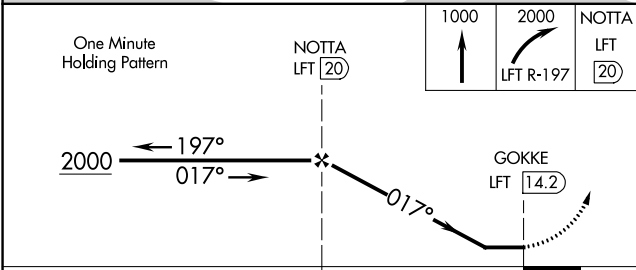

CATEGORY	A	B	C	D
C CIRCLING	600-1	584 (600-1)	700-2 684 (700-2)	NA