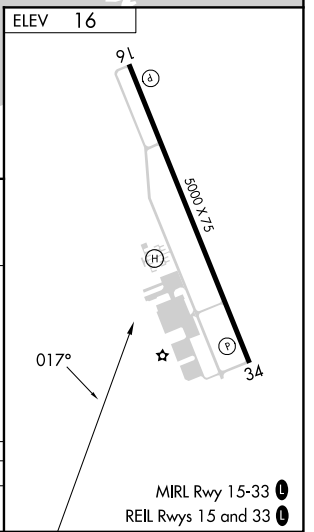

CATEGORY	A	B	C	D
C CIRCLING	600-1	584 (600-1)	700-2 684 (700-2)	NA