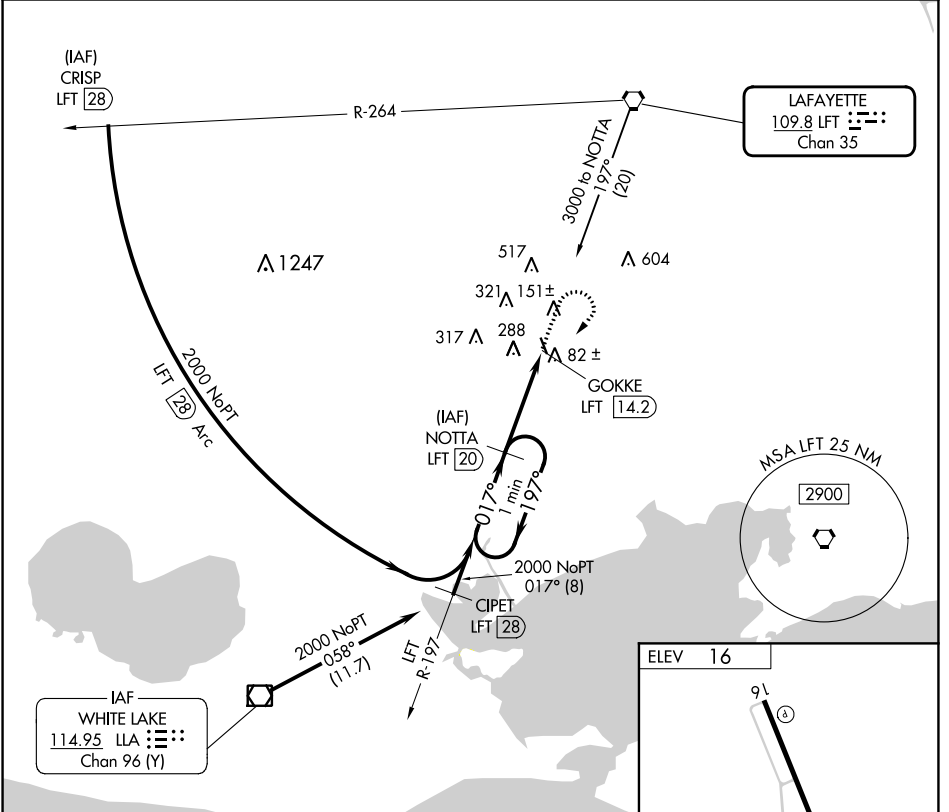

VORTAC LFT 109.8 Chan 35	APP CRS 017°	Rwy Idg TDZE Apt Elev	N/A N/A 16
--	------------------------	-----------------------------	---------------------------------------

VOR/DME-B

ABBEVILLE CHRIS CRUSTA MEML (1YA)

NA	When local altimeter setting not received, use New Iberia altimeter setting and increase all MDA 40 feet.	MISSED APPROACH: Climb to 1000, then climbing right turn to 2000 via LFT R-197 to NOTTA/LFT 20 DME and hold.
-----------	---	--

AWOS-3PT 118.875	LAFAYETTE APP CON ★ 121.1 268.7	GCO 135.075	UNICOM 122.8 (CTAF) 0
----------------------------	---	-----------------------	--

SC-4, 13 JUN 2024 to 11 JUL 2024

SC-4, 13 JUN 2024 to 11 JUL 2024

CATEGORY	A	B	C	D
C CIRCLING	600-1	584 (600-1)	700-2 684 (700-2)	NA