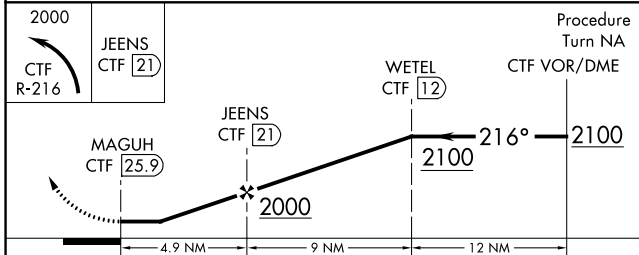

VOR/DME CTF 114.55 Chan 92(Y)	APP CRS 216°	Rwy Idg TDZE N/A Apt Elev N/A 302
---	------------------------	--

VOR/DME-A

WOODWARD FLD (CDN)

NA When local altimeter setting not received, use Columbia altimeter setting and increase all MDAs 100 feet and Circling visibility Cats C/D ¼ SM.

MISSED APPROACH: Climbing left turn to 2000 via CTF VOR/DME R-216 to JEENS/21 DME and hold.

AWOS-3 119.975	SHAW APP CON ★ 125.4 318.1	UNICOM 123.0 (CTAF) 0
--------------------------	--------------------------------------	---------------------------------

CATEGORY	A	B	C	D
CIRCLING	840-1 538 (600-1)	840-1¼ 538 (600-1¼)	840-1½ 538 (600-1½)	900-2 598 (600-2)

MIRL Rwy 6-24 0
REIL Rwys 6 and 24 0

SE-2, 13 JUN 2024 to 11 JUL 2024

SE-2, 13 JUN 2024 to 11 JUL 2024