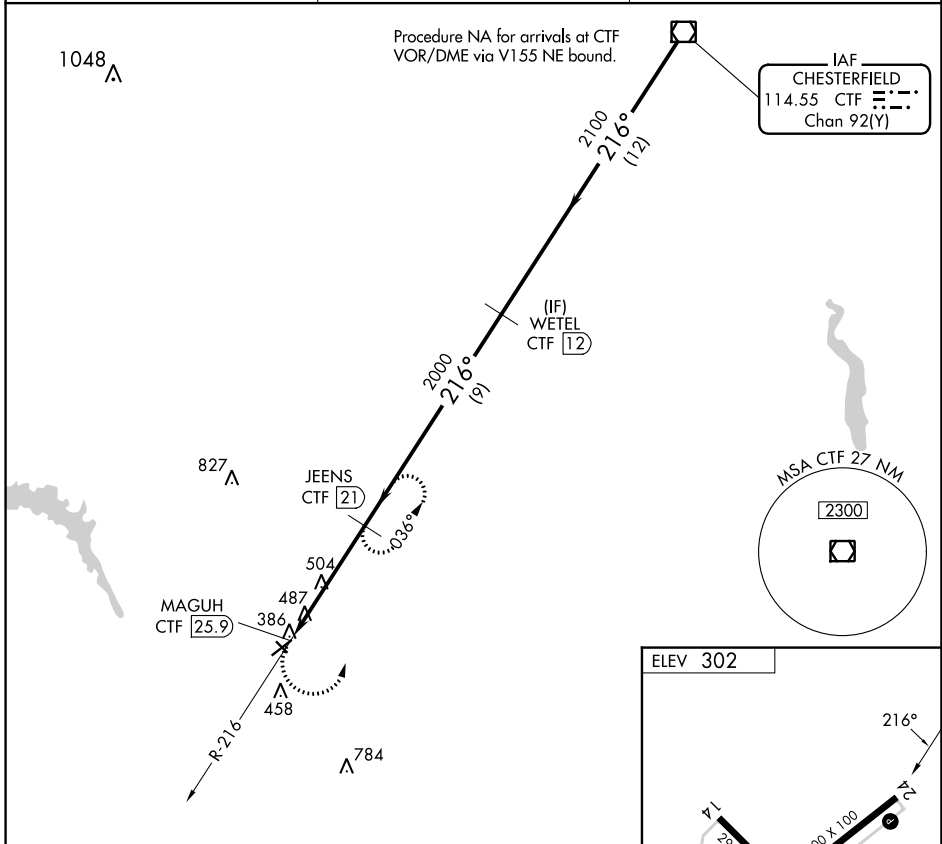

VOR/DME CTF 114.55 Chan 92(Y)	APP CRS 216°	Rwy Idg TDZE N/A Apt Elev N/A 302
---	------------------------	--

VOR/DME-A

WOODWARD FLD (CDN)

NA When local altimeter setting not received, use Columbia altimeter setting and increase all MDAs 100 feet and Circling visibility Cats C/D ¼ SM.

MISSED APPROACH: Climbing left turn to 2000 via CTF VOR/DME R-216 to JEENS/21 DME and hold.

AWOS-3 119.975	SHAW APP CON ★ 125.4 318.1	UNICOM 123.0 (CTAF) 0
--------------------------	--------------------------------------	---------------------------------

CATEGORY	A	B	C	D
CIRCLING	840-1 538 (600-1)	840-1¼ 538 (600-1¼)	840-1½ 538 (600-1½)	900-2 598 (600-2)

MIRL Rwy 6-24 0
REIL Rwys 6 and 24 0

SE-2, 13 JUN 2024 to 11 JUL 2024

SE-2, 13 JUN 2024 to 11 JUL 2024