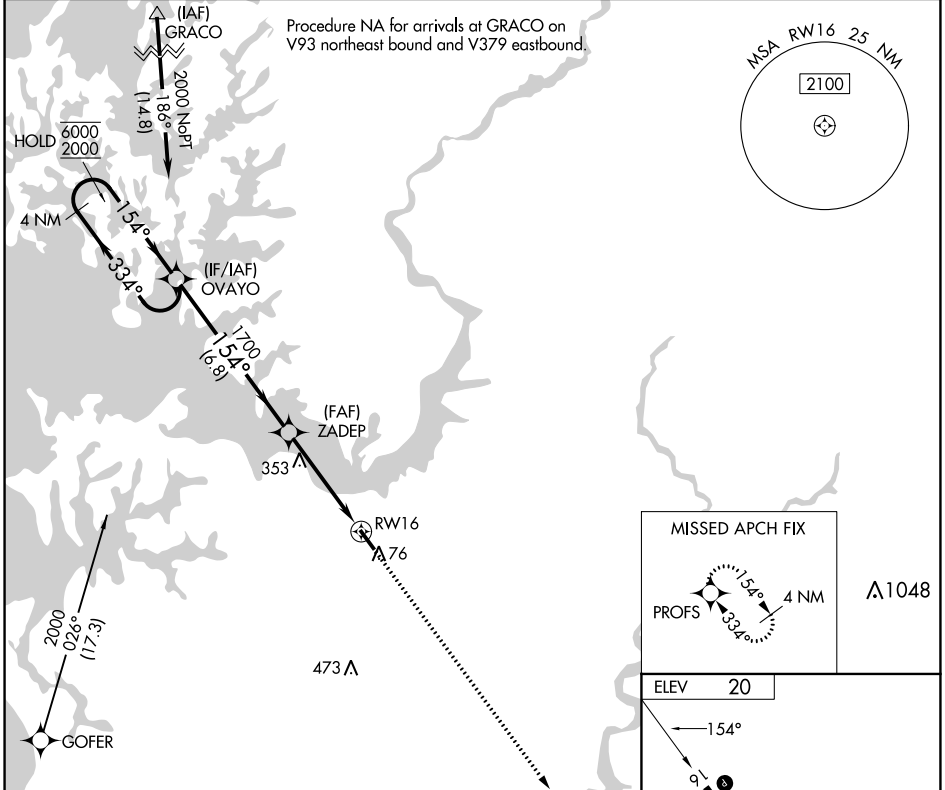

APP CRS	Rwy Idg	N/A
154°	TDZE	N/A
	Apt Elev	20

RNAV (GPS)-A

CAMBRIDGE-DORCHESTER RGNL (CGE)

RNP APCH.	<p>▼ Circling Rwy 16 NA at night. ▲ Rwy 16 helicopter visibility reduction below 1 SM NA.</p>	MISSED APPROACH: Climb to 2000 direct PROFS and hold.

AWOS-3 120.675	PATUXENT APP CON ★ 121.0 250.3	UNICOM 122.7 (CTAF)	121.9 0
--------------------------	--	-------------------------------	----------------

CATEGORY	A	B	C	D
☐ CIRCLING	740-1	720 (800-1)	740-2 720 (800-2)	780-2½ 760 (800-2½)

NE-3, 13 JUN 2024 to 11 JUL 2024

NE-3, 13 JUN 2024 to 11 JUL 2024

RNAV (GPS)-A