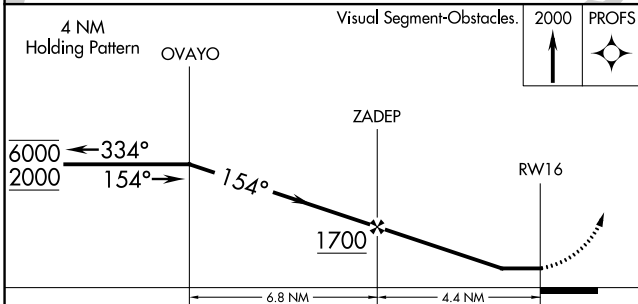

APP CRS	Rwy Idg	N/A
154°	TDZE	N/A
	Apt Elev	20

RNAV (GPS)-A

CAMBRIDGE-DORCHESTER RGNL (CGE)

RNP APCH.	▼ Circling Rwy 16 NA at night. ▲ Rwy 16 helicopter visibility reduction below 1 SM NA.	MISSED APPROACH: Climb to 2000 direct PROFS and hold.

AWOS-3 120.675	PATUXENT APP CON ★ 121.0 250.3	UNICOM 122.7 (CTAF)	121.9 0

CATEGORY	A	B	C	D
☐ CIRCLING	740-1	720 (800-1)	740-2 720 (800-2)	780-2½ 760 (800-2½)