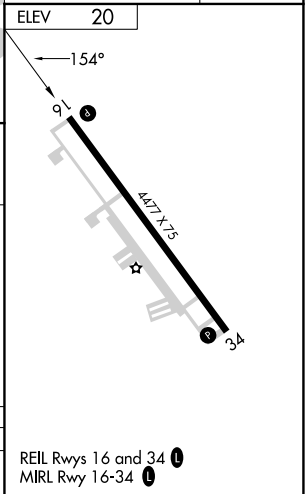

NE-3, 13 JUN 2024 to 11 JUL 2024

NE-3, 13 JUN 2024 to 11 JUL 2024

RNAV (GPS)-A