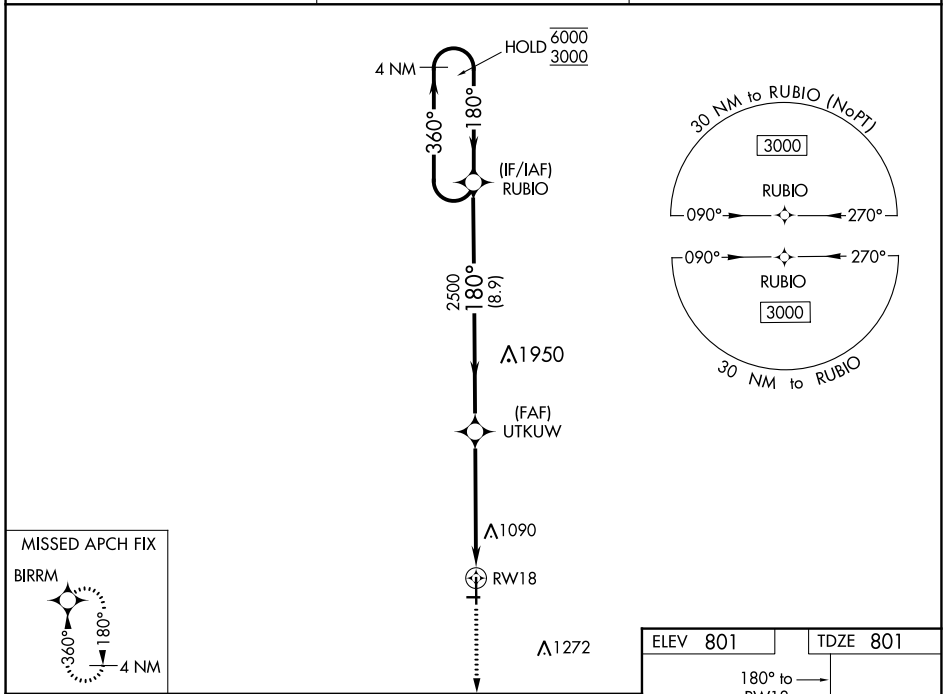

WAAS CH 82503 W18A	APP CRS 180°	Rwy Idg 5503 TDZE 801 Apt Elev 801
--	------------------------	---

RNAV (GPS) RWY 18

FAIRFIELD MUNI (F'FL)

RNP APCH.	MISSED APPROACH: Climb to 3000 direct BIRRM and hold.
⚠ Circling NA to Rwys 8 and 26. For uncompensated Baro-VNAV systems, LNAV/VNAV NA below -16°C or above 54°C.	

AWOS-3 132,025	CHICAGO CENTER 118.15 335.575	UNICOM 122.7 (CTAF)
--------------------------	---	-------------------------------

CATEGORY	A	B	C	D
LPV DA	1001- ³ / ₄	200 (200- ³ / ₄)		NA
LNAV/VNAV DA	1471-1 ⁷ / ₈	670 (700-1 ⁷ / ₈)		NA
LNAV MDA	1400-1	599 (600-1)	1400-1 ³ / ₄ 599 (600-1 ³ / ₄)	NA
C CIRCLING	1400-1 599 (600-1)	1440-1 639 (700-1)	1440-1 ³ / ₄ 639 (700-1 ³ / ₄)	NA

NC-3, 13 JUN 2024 to 11 JUL 2024

NC-3, 13 JUN 2024 to 11 JUL 2024