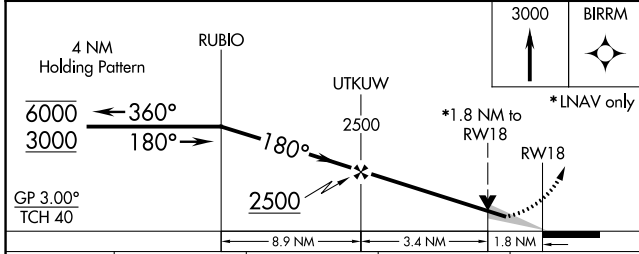

WAAS CH 82503 W18A	APP CRS 180°	Rwy Idg 5503 TDZE 801 Apt Elev 801
--	------------------------	---

RNAV (GPS) RWY 18

FAIRFIELD MUNI (F'FL)

RNP APCH.	MISSED APPROACH: Climb to 3000 direct BIRRM and hold.
⚠ Circling NA to Rwys 8 and 26. For uncompensated Baro-VNAV systems, LNAV/VNAV NA below -16°C or above 54°C.	

AWOS-3 132,025	CHICAGO CENTER 118.15 335.575	UNICOM 122.7 (CTAF)
--------------------------	---	-------------------------------

CATEGORY	A	B	C	D
LPV DA	1001- ³ / ₄	200 (200- ³ / ₄)		NA
LNAV/VNAV DA	1471-1 ⁷ / ₈	670 (700-1 ⁷ / ₈)		NA
LNAV MDA	1400-1	599 (600-1)	1400-1 ³ / ₄ 599 (600-1 ³ / ₄)	NA
C CIRCLING	1400-1 599 (600-1)	1440-1 639 (700-1)	1440-1 ³ / ₄ 639 (700-1 ³ / ₄)	NA