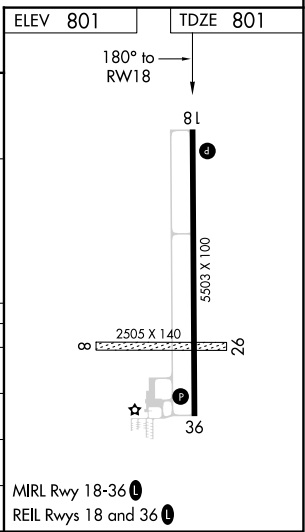

WAAS CH 82503 W18A	APP CRS 180°	Rwy Idg 5503 TDZE 801 Apt Elev 801

RNAV (GPS) RWY 18

FAIRFIELD MUNI (F'FL)

RNP APCH.	MISSED APPROACH: Climb to 3000 direct BIRRM and hold.
⚠ Circling NA to Rwys 8 and 26. For uncompensated Baro-VNAV systems, LNAV/VNAV NA below -16°C or above 54°C.	

AWOS-3 132,025	CHICAGO CENTER 118.15 335.575	UNICOM 122.7 (CTAF)

CATEGORY	A	B	C	D
LPV DA	1001-³/₄	200 (200-³/₄)		NA
LNAV/VNAV DA	1471-1⁷/₈	670 (700-1⁷/₈)		NA
LNAV MDA	1400-1	599 (600-1)	1400-1³/₄ 599 (600-1³/₄)	NA
C CIRCLING	1400-1 599 (600-1)	1440-1 639 (700-1)	1440-1³/₄ 639 (700-1³/₄)	NA

NC-3, 13 JUN 2024 to 11 JUL 2024

NC-3, 13 JUN 2024 to 11 JUL 2024