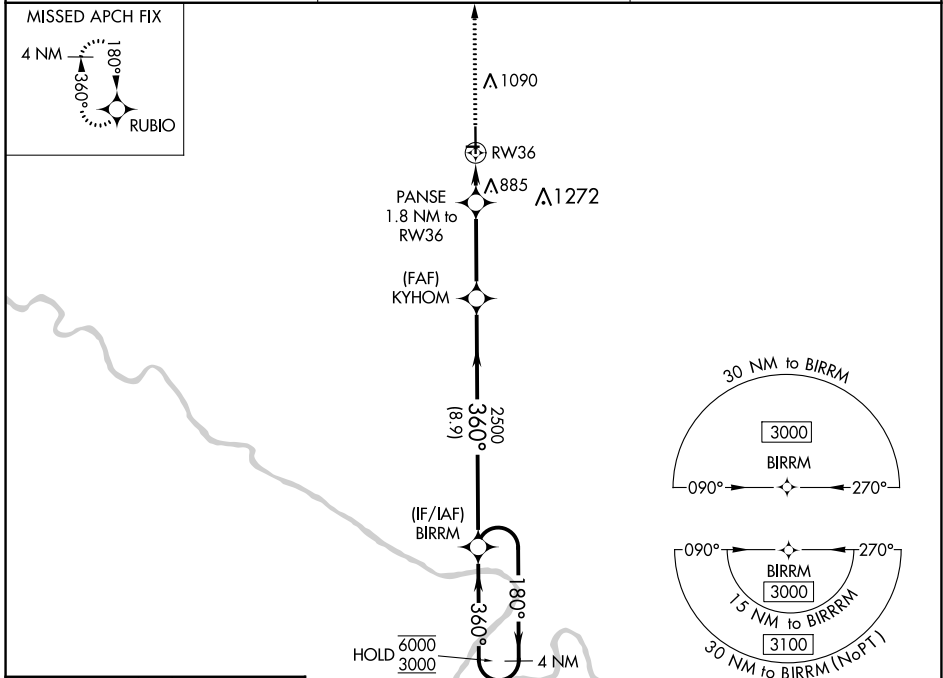

WAAS CH 72804 W36A	APP CRS 360°	Rwy Idg 5503 TDZE 799 Apt Elev 801
--	------------------------	---

RNAV (GPS) RWY 36

FAIRFIELD MUNI (F'FL)

RNP APCH.	MISSED APPROACH: Climb to 3000 direct RUBIO and hold.
<p>⚠ Circling NA to Rwy's 8 and 26. For uncompensated Baro-VNAV systems, LNAV/VNAV NA below -16°C or above 54°C.</p>	

AWOS-3 132.025	CHICAGO CENTER 118.15 335.575	UNICOM 122.7 (CTAF)
--------------------------	---	-------------------------------

CATEGORY	A	B	C	D
LPV DA	999- ³ / ₄	200 (200- ³ / ₄)		NA
LNAV/VNAV DA	1049- ³ / ₄	250 (300- ³ / ₄)		NA
LNAV MDA	1140-1	341 (400-1)		NA
C CIRCLING	1200-1 399 (400-1)	1440-1 639 (700-1)	1440-1 ³ / ₄ 639 (700-1 ³ / ₄)	NA

NC-3, 13 JUN 2024 to 11 JUL 2024

NC-3, 13 JUN 2024 to 11 JUL 2024