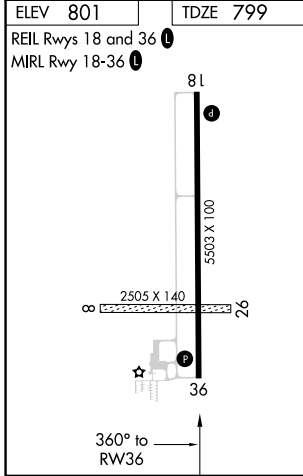

WAAS CH 72804 W36A	APP CRS 360°	Rwy Idg 5503 TDZE 799 Apt Elev 801

RNAV (GPS) RWY 36

FAIRFIELD MUNI (F'FL)

RNP APCH.	MISSED APPROACH: Climb to 3000 direct RUBIO and hold.
⚠ Circling NA to Rwy's 8 and 26. For uncompensated Baro-VNAV systems, LNAV/VNAV NA below -16°C or above 54°C.	

AWOS-3 132.025	CHICAGO CENTER 118.15 335.575	UNICOM 122.7 (CTAF)

CATEGORY	A	B	C	D
LPV DA	999-³/₄	200 (200-³/₄)		NA
LNAV/VNAV DA	1049-³/₄	250 (300-³/₄)		NA
LNAV MDA	1140-1	341 (400-1)		NA
C CIRCLING	1200-1 399 (400-1)	1440-1 639 (700-1)	1440-1³/₄ 639 (700-1³/₄)	NA

NC-3, 13 JUN 2024 to 11 JUL 2024

NC-3, 13 JUN 2024 to 11 JUL 2024