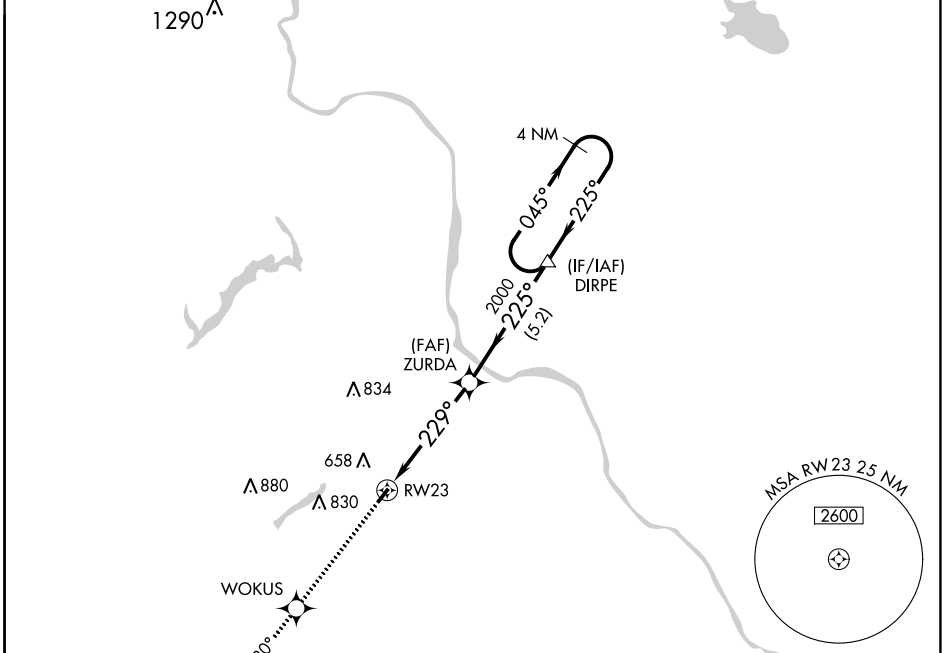

APP CRS 229°	Rwy Idg TDZE Apt Elev	3004 394 394
------------------------	-----------------------------	---

RNAV (GPS) RWY 23

DOYLESTOWN (DYL)

▽ DME/DME RNP-0.3 NA. When local altimeter setting not received, use Trenton altimeter setting and increase all MDA 60 feet. Rwy 23: helicopter visibility reduction below 1 SM NA.

⚠ MISSED APPROACH: Climb to 3000 direct WOKUS and via track 230° to AWISA and hold.

ASOS 118.875	PHILADELPHIA APP CON 123.8 291.7	CLNC DEL 118.55	UNICOM 122.975 (CTAF) 0
------------------------	--	---------------------------	-----------------------------------

CATEGORY	A	B	C	D
LNVA MDA	1040-1	646 (700-1)	NA	
CIRCLING	1040-1	646 (700-1)	NA	

NE-4, 13 JUN 2024 to 11 JUL 2024

NE-4, 13 JUN 2024 to 11 JUL 2024