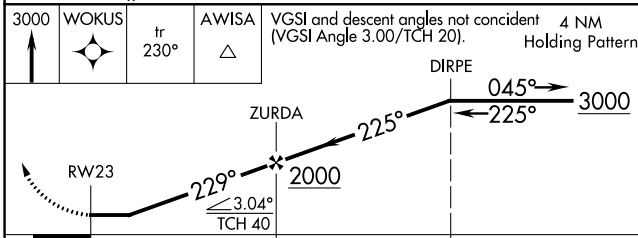

APP CRS 229°	Rwy Idg TDZE Apt Elev	3004 394 394
------------------------	-----------------------------	---

RNAV (GPS) RWY 23

DOYLESTOWN (DYL)

▽ DME/DME RNP-0.3 NA. When local altimeter setting not received, use Trenton altimeter setting and increase all MDA 60 feet. Rwy 23: helicopter visibility reduction below 1 SM NA.

⚠ MISSED APPROACH: Climb to 3000 direct WOKUS and via track 230° to AWISA and hold.

ASOS 118.875	PHILADELPHIA APP CON 123.8 291.7	CLNC DEL 118.55	UNICOM 122.975 (CTAF) 0
------------------------	--	---------------------------	-----------------------------------