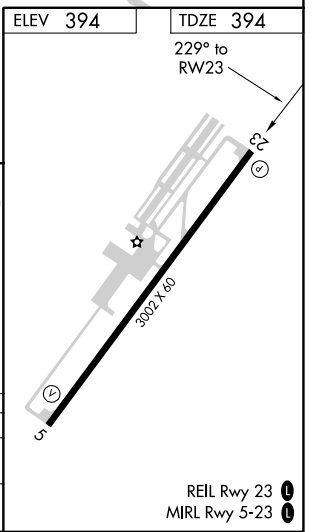

NE-4, 13 JUN 2024 to 11 JUL 2024

NE-4, 13 JUN 2024 to 11 JUL 2024