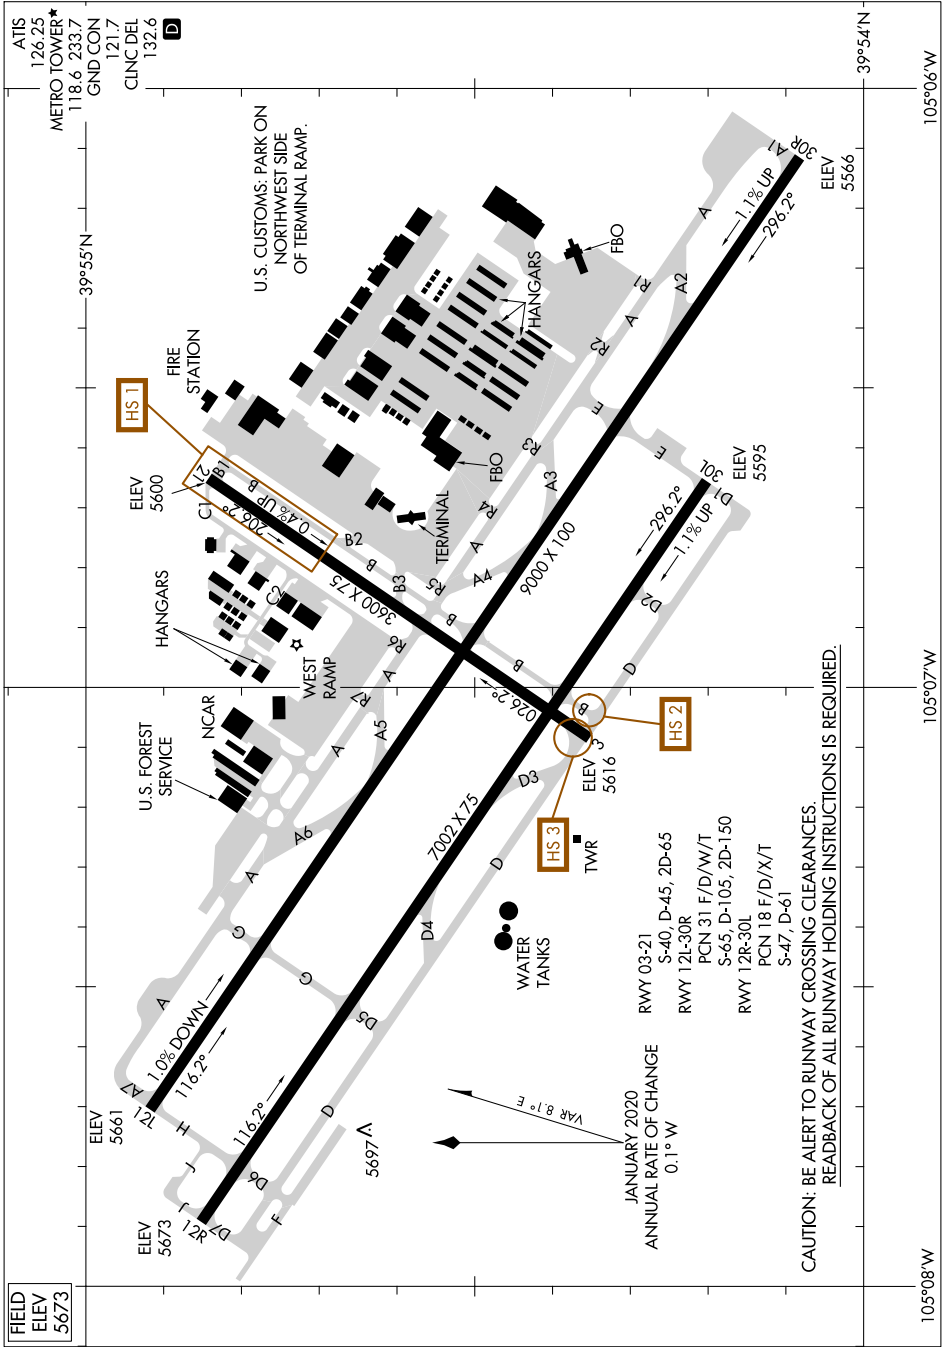

# AIRPORT DIAGRAM

AL-5612 (FAA)

ROCKY MOUNTAIN METRO (BJC)

DENVER, COLORADO

SW-1, 13 JUN 2024 to 11 JUL 2024

SW-1, 13 JUN 2024 to 11 JUL 2024

# AIRPORT DIAGRAM

DENVER, COLORADO

ROCKY MOUNTAIN METRO (BJC)