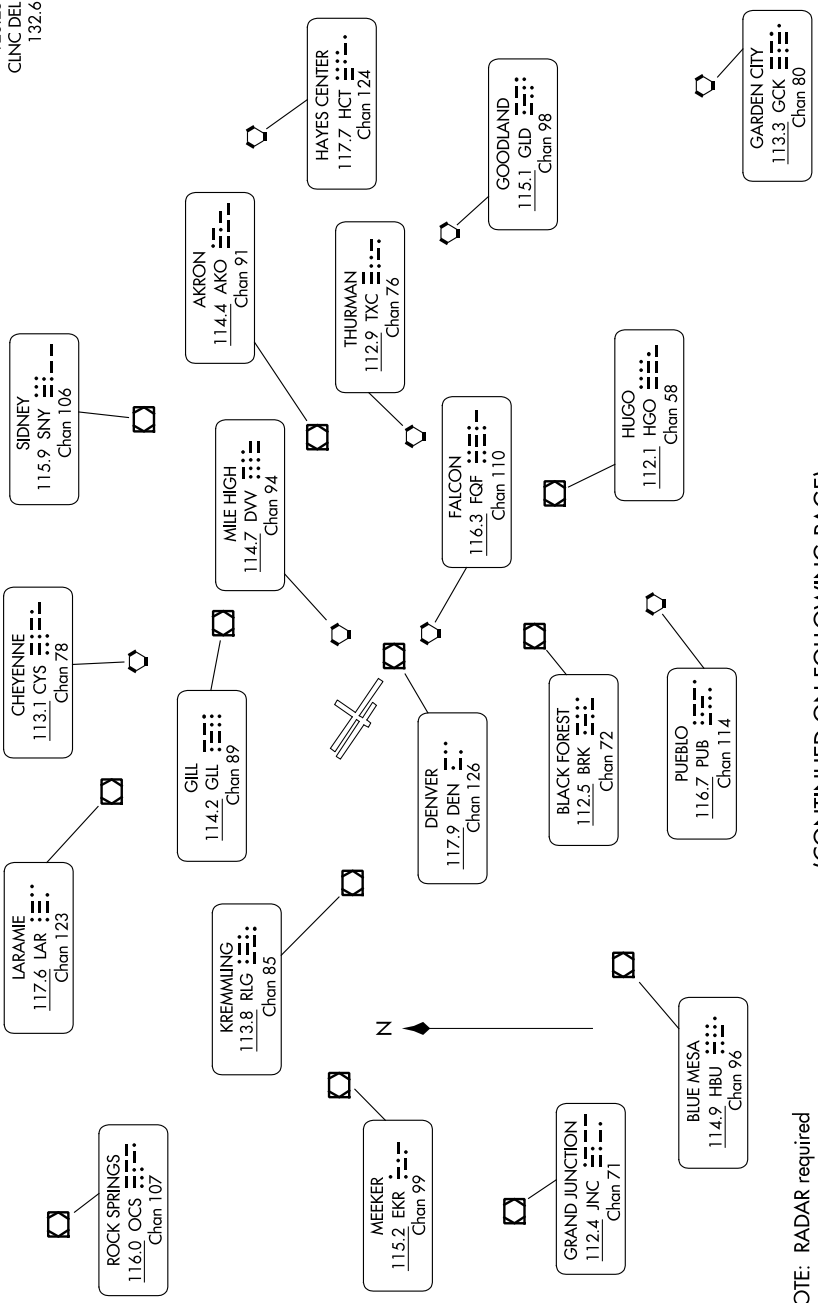

DENVER TWO DEPARTURE

AL-5612 (FAA)

ROCKY MOUNTAIN METRO (BJC)
DENVER, COLORADO

SW-1, 13 JUN 2024 to 11 JUL 2024

TAKEOFF MINIMUMS

Rwys 3, 12L/R, 21, 30L/R: Standard.

DENVER DEP CON
125.12 263.02
ATIS
126.25
CLNC DEL
132.6

(CONTINUED ON FOLLOWING PAGE)

SW-1, 13 JUN 2024 to 11 JUL 2024

DENVER TWO DEPARTURE

DENVER, COLORADO
ROCKY MOUNTAIN METRO (BJC)

NOTE: RADAR required
NOTE: Chart not to scale.