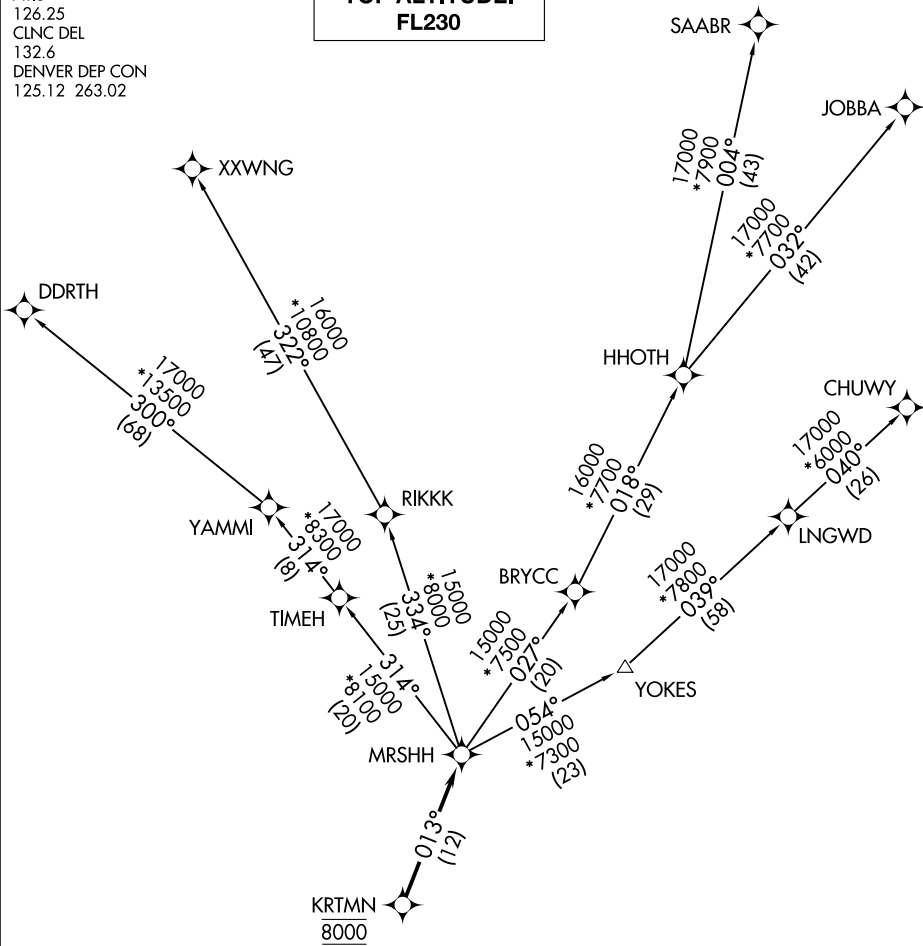

(MRS HH2.MRSHH) 21224

MRS HH TWO DEPARTURE (RNAV)

AL-5612 (FAA)

ROCKY MOUNTAIN METRO (BJC)

DENVER, COLORADO

ATIS
126.25
CLNC DEL
132.6
DENVER DEP CON
125.12 263.02

**TOP ALTITUDE:
FL230**

SW-1, 13 JUN 2024 to 11 JUL 2024

SW-1, 13 JUN 2024 to 11 JUL 2024

TAKEOFF MINIMUMS

Rwys 3, 21: NA.
Rwys 12L/R, 30L/R: Standard.

- NOTE: DME/DME/IRU or GPS required.
- NOTE: RNAV 1.
- NOTE: Turbojets only.
- NOTE: RADAR required.

NOTE: Chart not to scale.

(NARRATIVE ON FOLLOWING PAGE)

MRS HH TWO DEPARTURE (RNAV)

(MRS HH2.MRSHH) 31DEC20

DENVER, COLORADO

ROCKY MOUNTAIN METRO (BJC)