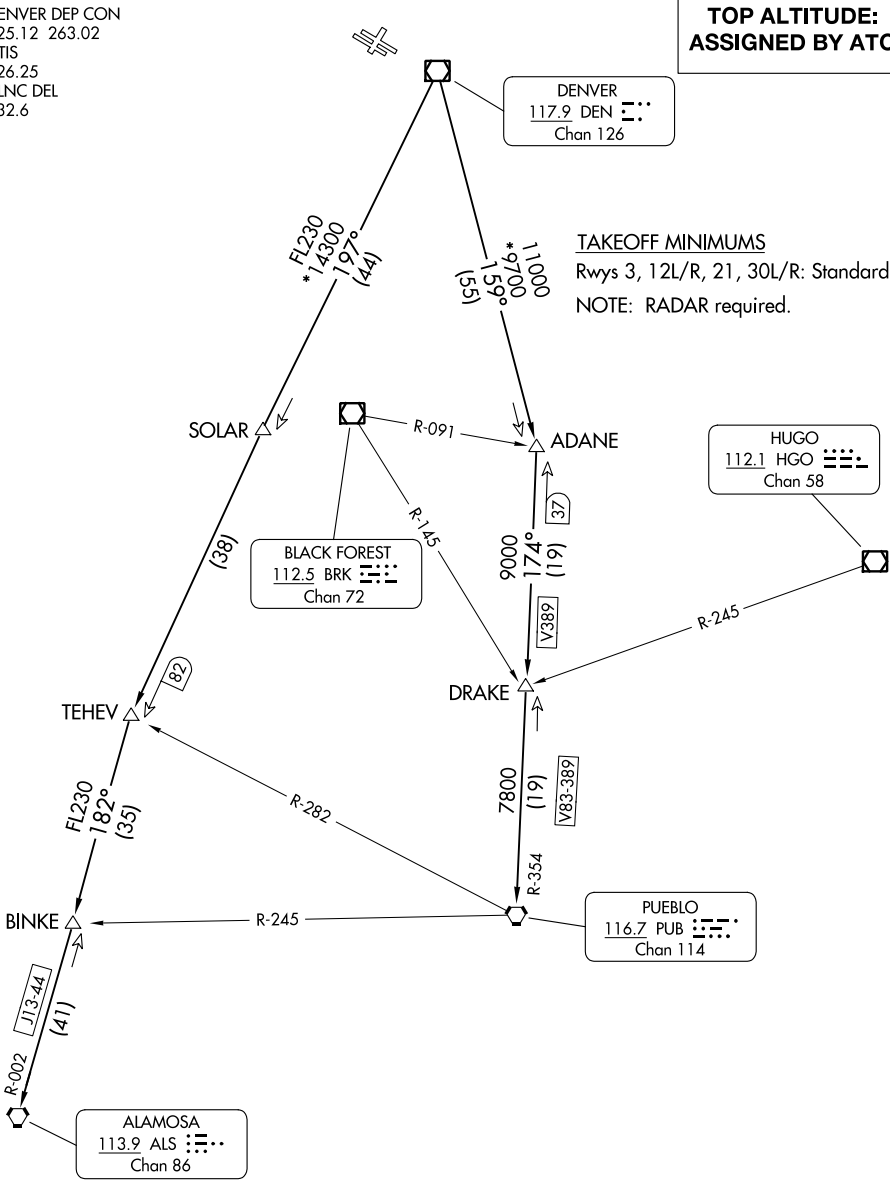

DENVER DEP CON
125.12 263.02
ATIS
126.25
CLNC DEL
132.6

**TOP ALTITUDE:
ASSIGNED BY ATC**

DENVER
117.9 DEN 
Chan 126

TAKEOFF MINIMUMS
Rwys 3, 12L/R, 21, 30L/R: Standard.
NOTE: RADAR required.

SW-1, 13 JUN 2024 to 11 JUL 2024

SW-1, 13 JUN 2024 to 11 JUL 2024

NOTE: Chart not to scale.

(CONTINUED ON FOLLOWING PAGE)