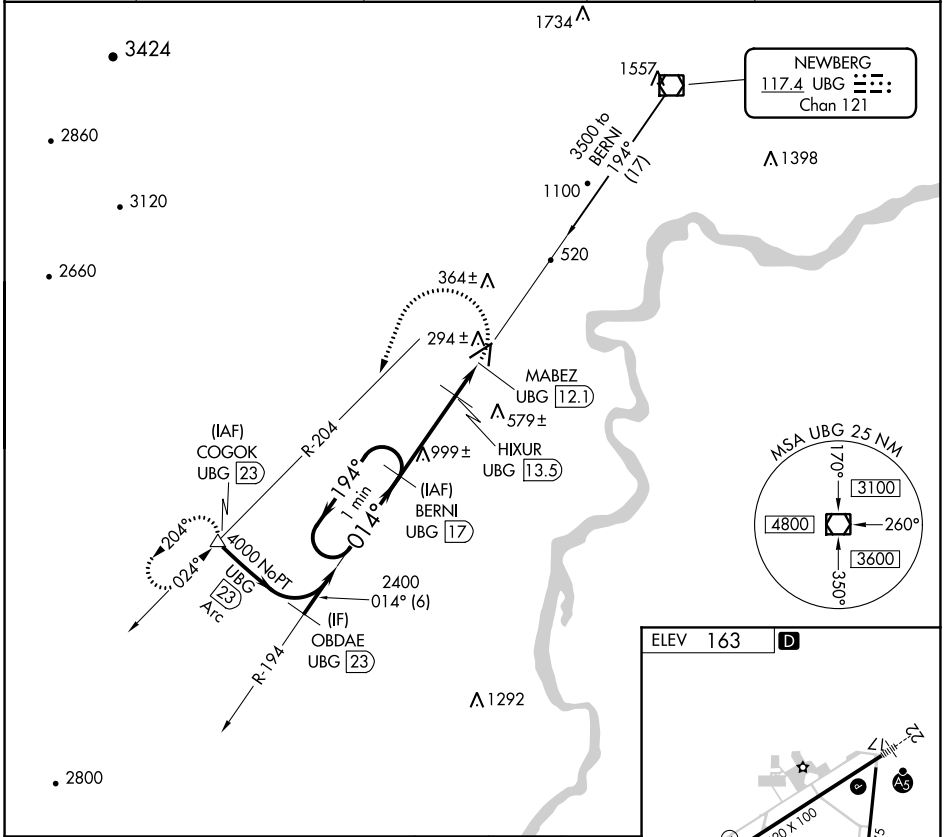

VOR/DME UBG 117.4 Chan 121	APP CRS 014°	Rwy Idg TDZE Apt Elev N/A N/A 163
--	------------------------	---

VOR/DME-B

MC MINNVILLE MUNI (MMV)

⚠ When local altimeter setting not received, use Aurora State altimeter setting; increase all MDA 60 feet and Circling Cat C visibility ¼ SM.

MISSED APPROACH: Climbing left turn to 4800 via heading 180° and UBG VOR/DME R-204 to COGOK/UBG 23 DME and hold, continue climb-in-hold to 4800.

ASOS 135.675	PORTLAND APP CON 126.0 284.6 (NORTH)	SEATTLE CENTER 125.8 291.7 (SOUTH)	CLNC DEL 118.35	UNICOM 123.0 (CTAF) 📻
------------------------	--	--	---------------------------	--

CATEGORY	A	B	C	D
CIRCLING	840-1	677 (700-1)	920-2¼ 757 (800-2¼)	1320-3 1157 (1200-3)

NW-1, 13 JUN 2024 to 11 JUL 2024

NW-1, 13 JUN 2024 to 11 JUL 2024