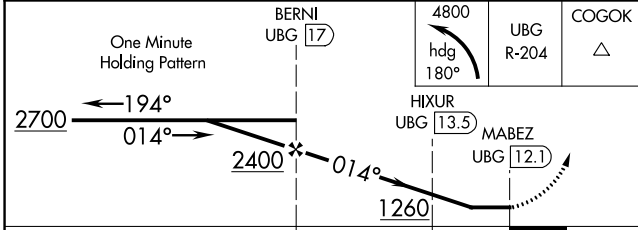

VOR/DME UBG 117.4 Chan 121	APP CRS 014°	Rwy Idg TDZE Apt Elev N/A N/A 163
--	------------------------	---

VOR/DME-B

MC MINNVILLE MUNI (MMV)

⚠ When local altimeter setting not received, use Aurora State altimeter setting; increase all MDA 60 feet and Circling Cat C visibility ¼ SM.

MISSED APPROACH: Climbing left turn to 4800 via heading 180° and UBG VOR/DME R-204 to COGOK/UBG 23 DME and hold, continue climb-in-hold to 4800.

ASOS 135.675	PORTLAND APP CON 126.0 284.6 (NORTH)	SEATTLE CENTER 125.8 291.7 (SOUTH)	CLNC DEL 118.35	UNICOM 123.0 (CTAF) 📻
------------------------	--	--	---------------------------	--

CATEGORY	A	B	C	D
CIRCLING	840-1	677 (700-1)	920-2¼ 757 (800-2¼)	1320-3 1157 (1200-3)

NW-1, 13 JUN 2024 to 11 JUL 2024

NW-1, 13 JUN 2024 to 11 JUL 2024