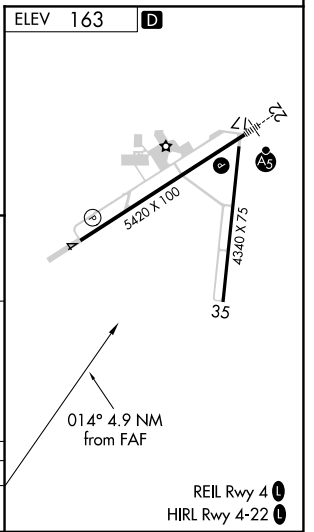

VOR/DME UBG 117.4 Chan 121	APP CRS 014°	Rwy Idg TDZE Apt Elev N/A N/A 163
--	------------------------	---

VOR/DME-B

MC MINNVILLE MUNI (MMV)

⚠ When local altimeter setting not received, use Aurora State altimeter setting; increase all MDA 60 feet and Circling Cat C visibility ¼ SM.

MISSED APPROACH: Climbing left turn to 4800 via heading 180° and UBG VOR/DME R-204 to COGOK/UBG 23 DME and hold, continue climb-in-hold to 4800.

ASOS 135.675	PORTLAND APP CON 126.0 284.6 (NORTH)	SEATTLE CENTER 125.8 291.7 (SOUTH)	CLNC DEL 118.35	UNICOM 123.0 (CTAF) 📻
------------------------	--	--	---------------------------	--

CATEGORY	A	B	C	D
CIRCLING	840-1	677 (700-1)	920-2¼ 757 (800-2¼)	1320-3 1157 (1200-3)

NW-1, 13 JUN 2024 to 11 JUL 2024

NW-1, 13 JUN 2024 to 11 JUL 2024