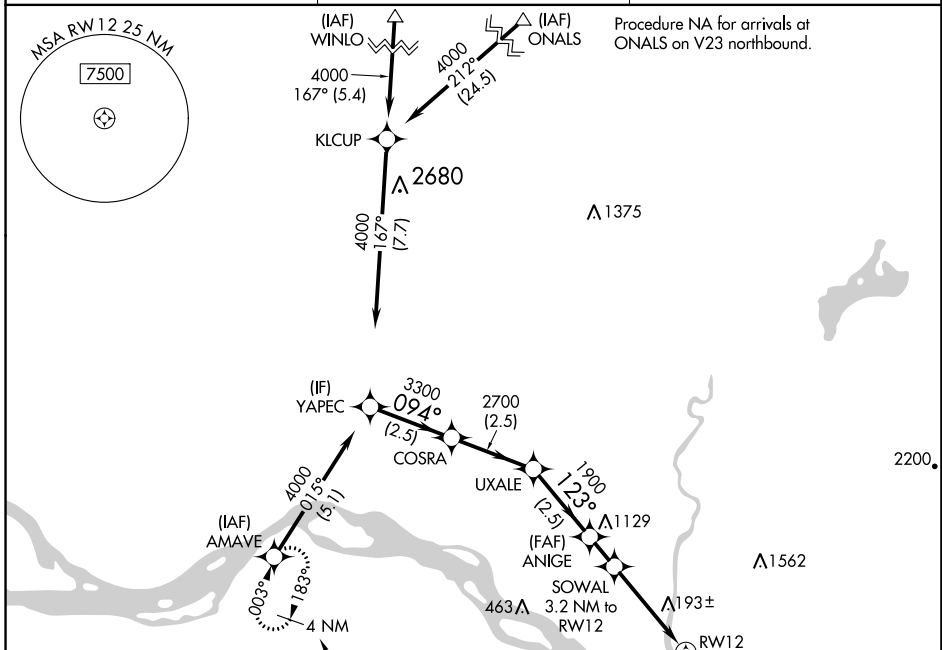

WAAS CH 65743 W12A	APP CRS 123°	Rwy Idg TDZE Apt Elev	4391 20 20
--	------------------------	-----------------------------	---------------------------------------

RNAV (GPS) RWY 12

SOUTHWEST WASHINGTON RGNL (KLS)

RNP APCH.

⚠ Circling NA northeast of Rwy 12-30. Circling Rwy 30 NA at night. Rwy 12 helicopter visibility reduction below 3/4 SM NA. For uncompensated Baro-VNAV systems, LNAV/VNAV NA below -6°C or above 54°C.

MISSED APPROACH: Climb to 800 then climbing right turn to 4000 direct AMAVE and hold, continue climb-in-hold to 4000.

AWOS-3PT 135.075	SEATTLE CENTER 124.2 317.6	UNICOM 122.725 (CTAF) 0
----------------------------	--------------------------------------	-----------------------------------

NW-1, 13 JUN 2024 to 11 JUL 2024

NW-1, 13 JUN 2024 to 11 JUL 2024