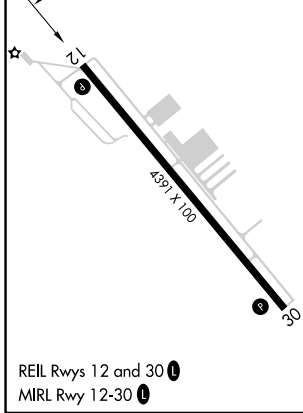

CATEGORY	A	B	C	D
LPV DA	608-1³/₄	588 (600-1³/₄)		NA
LNAV/VNAV DA	766-2	746 (800-2)		NA
LNAV MDA	980-1¹/₂ 960 (1000-1¹/₂)	980-1¹/₂ 960 (1000-1¹/₂)		NA
C CIRCLING	980-1¹/₂ 960 (1000-1¹/₂)	980-1¹/₂ 960 (1000-1¹/₂)		NA

NW-1, 13 JUN 2024 to 11 JUL 2024

NW-1, 13 JUN 2024 to 11 JUL 2024