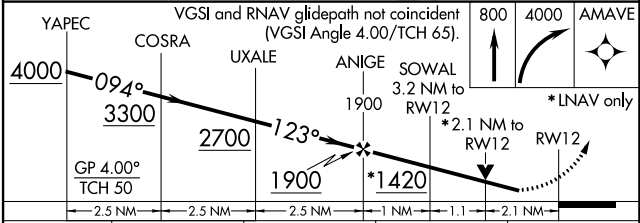

CATEGORY	A	B	C	D
LPV DA	608-1³/₄	588 (600-1³/₄)		NA
LNAV/VNAV DA	766-2	746 (800-2)		NA
LNAV MDA	980-1¹/₂ 960 (1000-1¹/₂)	980-1¹/₂ 960 (1000-1¹/₂)		NA
C CIRCLING	980-1¹/₂ 960 (1000-1¹/₂)	980-1¹/₂ 960 (1000-1¹/₂)		NA

NW-1, 13 JUN 2024 to 11 JUL 2024

NW-1, 13 JUN 2024 to 11 JUL 2024