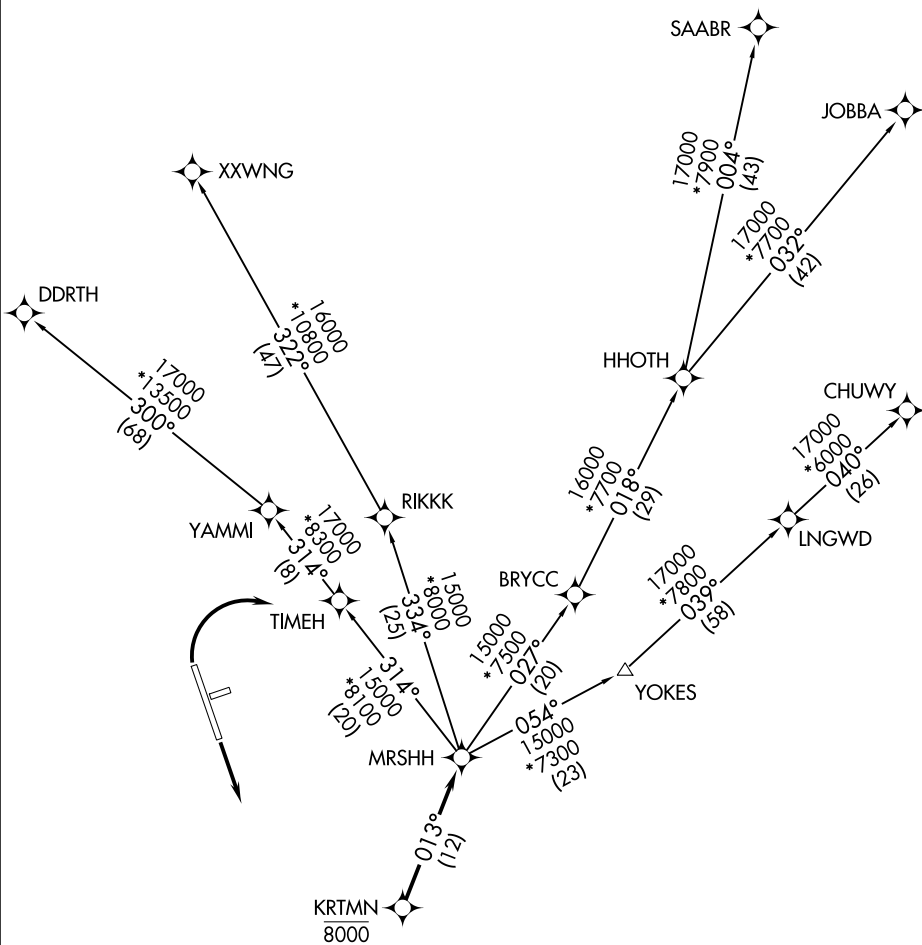

(MRS HH2.MRSHH) 21224

# MRS HH TWO DEPARTURE (RNAV)

NORTHERN COLORADO RGNL (FNL)

AL-5677 (FAA)

FORT COLLINS/LOVELAND, COLORADO

CLNC DEL  
120.25  
DENVER DEP CON  
134.85 251.125

**TOP ALTITUDE:  
FL230**

SW-1, 13 JUN 2024 to 11 JUL 2024

SW-1, 13 JUN 2024 to 11 JUL 2024

# MRS HH TWO DEPARTURE (RNAV)

(MRS HH2.MRSHH) 31DEC20

FORT COLLINS/LOVELAND, COLORADO

NORTHERN COLORADO RGNL (FNL)