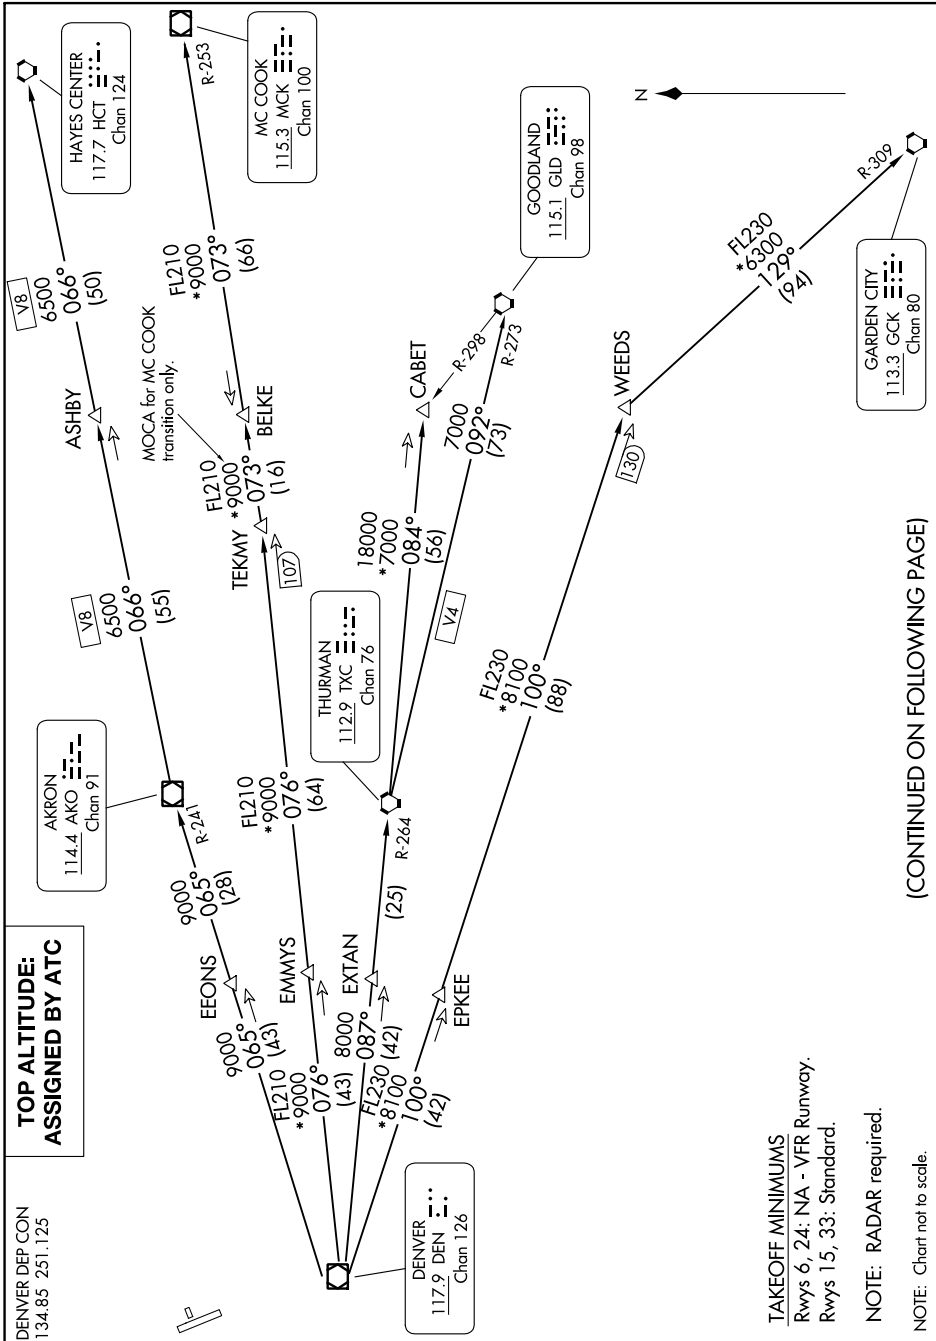

PLAINS ONE DEPARTURE

AL-5677 (FAA)

NORTHERN COLORADO RGNL (F'NL)
FORT COLLINS/LOVELAND, COLORADO

SW-1, 13 JUN 2024 to 11 JUL 2024

(CONTINUED ON FOLLOWING PAGE)

SW-1, 13 JUN 2024 to 11 JUL 2024

PLAINS ONE DEPARTURE

FORT COLLINS/LOVELAND, COLORADO
NORTHERN COLORADO RGNL (F'NL)