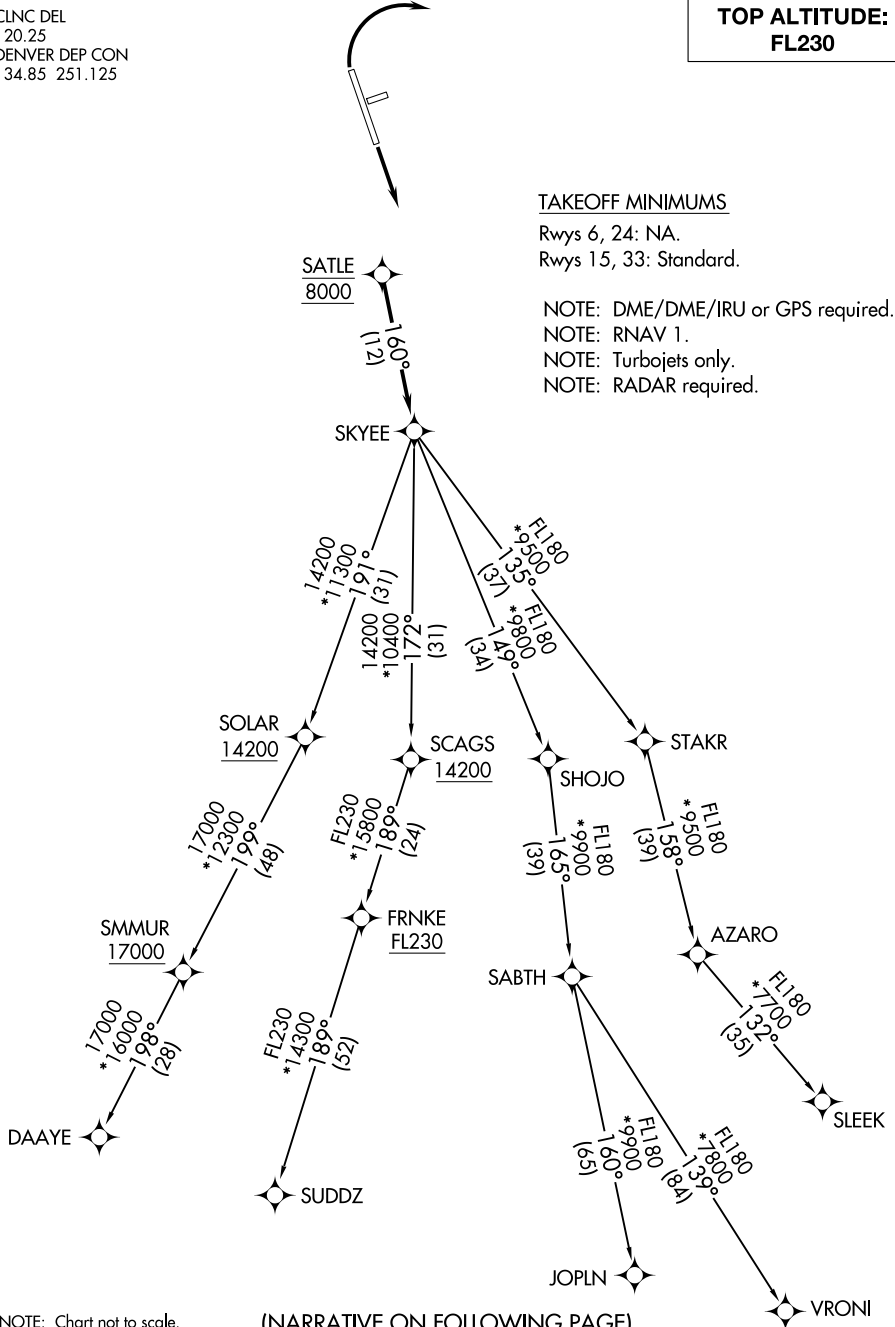

# SKYEE ONE DEPARTURE (RNAV)

CLNC DEL  
120.25  
DENVER DEP CON  
134.85 251.125

**TOP ALTITUDE:  
FL230**

### TAKEOFF MINIMUMS

Rwys 6, 24: NA.

Rwys 15, 33: Standard.

NOTE: DME/DME/IRU or GPS required.

NOTE: RNAV 1.

NOTE: Turbojets only.

NOTE: RADAR required.

SW-1, 13 JUN 2024 to 11 JUL 2024

SW-1, 13 JUN 2024 to 11 JUL 2024

NOTE: Chart not to scale.

(NARRATIVE ON FOLLOWING PAGE)

# SKYEE ONE DEPARTURE (RNAV)