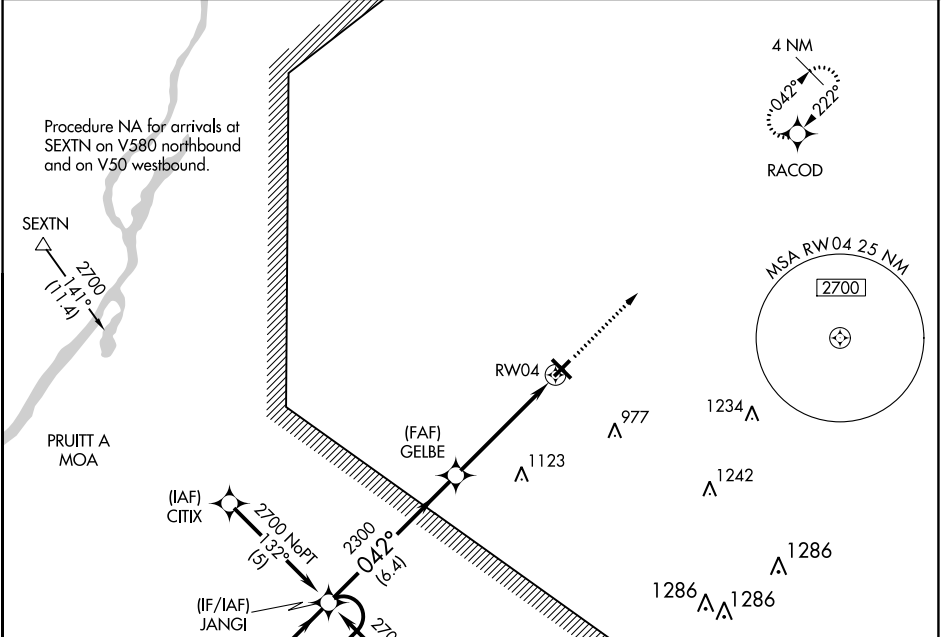

APP CRS	Rwy Idg	4001
042°	TDZE	620
	Apt Elev	624

RNAV (GPS) RWY 4

JACKSONVILLE MUNI (IJX)

RNP APCH.

⚠ Rwy 4 helicopter visibility reduction below $\frac{3}{4}$ SM NA.

MISSED APPROACH: Climb to 2700 direct RACOD and hold.

AWOS-3PT 120.525	SAINT LOUIS APP CON ★ 126.15 323.0	CLNC DEL 118.45	UNICOM 122.8 (CTAF) 0
----------------------------	--	---------------------------	--

CATEGORY	A	B	C	D
RNAV MDA	1220-1	600 (600-1)	1220-1 $\frac{3}{4}$	600 (600-1 $\frac{3}{4}$)
CIRCLING	1220-1	596 (600-1)	1280-1 $\frac{3}{4}$ 656 (700-1 $\frac{3}{4}$)	1360-2 $\frac{1}{4}$ 736 (800-2 $\frac{1}{4}$)

EC-3, 13 JUN 2024 to 11 JUL 2024

EC-3, 13 JUN 2024 to 11 JUL 2024