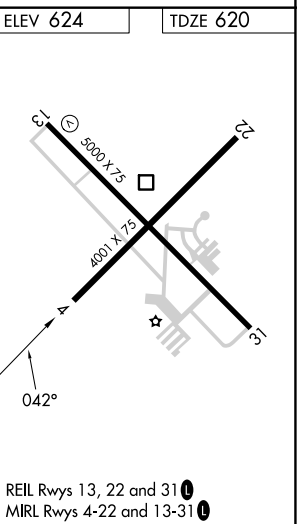

EC-3, 13 JUN 2024 to 11 JUL 2024

EC-3, 13 JUN 2024 to 11 JUL 2024