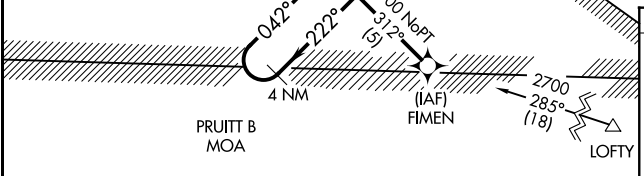

APP CRS	Rwy Idg	4001
042°	TDZE	620
	Apt Elev	624

RNAV (GPS) RWY 4

JACKSONVILLE MUNI (IJX)

RNP APCH.

⚠ Rwy 4 helicopter visibility reduction below $\frac{3}{4}$ SM NA.

MISSED APPROACH: Climb to 2700 direct RACOD and hold.

AWOS-3PT 120.525	SAINT LOUIS APP CON ★ 126.15 323.0	CLNC DEL 118.45	UNICOM 122.8 (CTAF) 0

CATEGORY	A	B	C	D
RNAV MDA	1220-1	600 (600-1)	1220-1$\frac{3}{4}$	600 (600-1$\frac{3}{4}$)
CIRCLING	1220-1	596 (600-1)	1280-1$\frac{3}{4}$ 656 (700-1$\frac{3}{4}$)	1360-2$\frac{1}{4}$ 736 (800-2$\frac{1}{4}$)