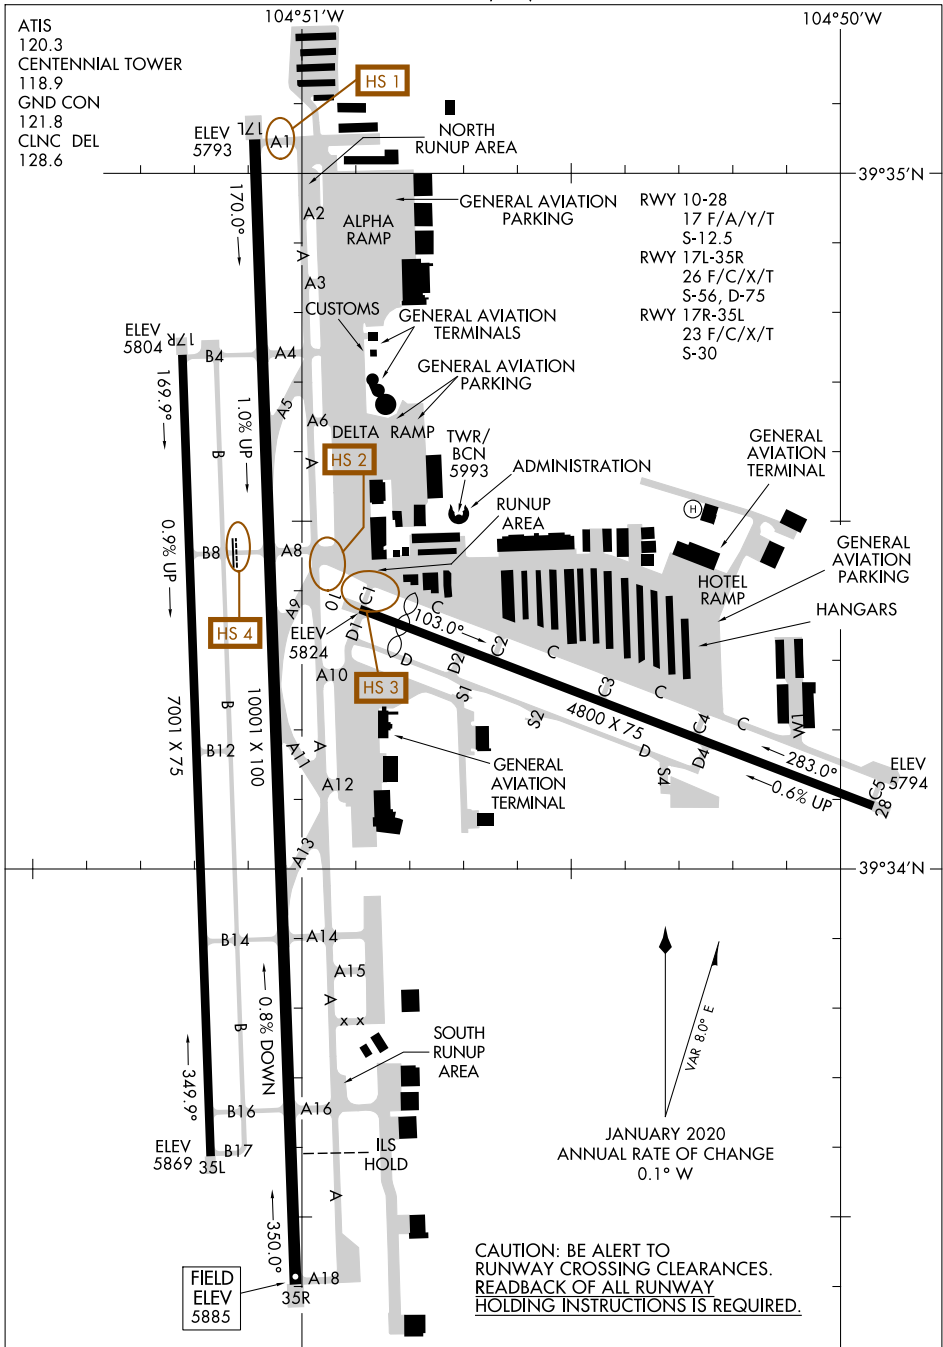

# AIRPORT DIAGRAM

AL-5715 (FAA)

CENTENNIAL (APA)  
DENVER, COLORADO

SW-1, 13 JUN 2024 to 11 JUL 2024

SW-1, 13 JUN 2024 to 11 JUL 2024

# AIRPORT DIAGRAM

DENVER, COLORADO  
CENTENNIAL (APA)