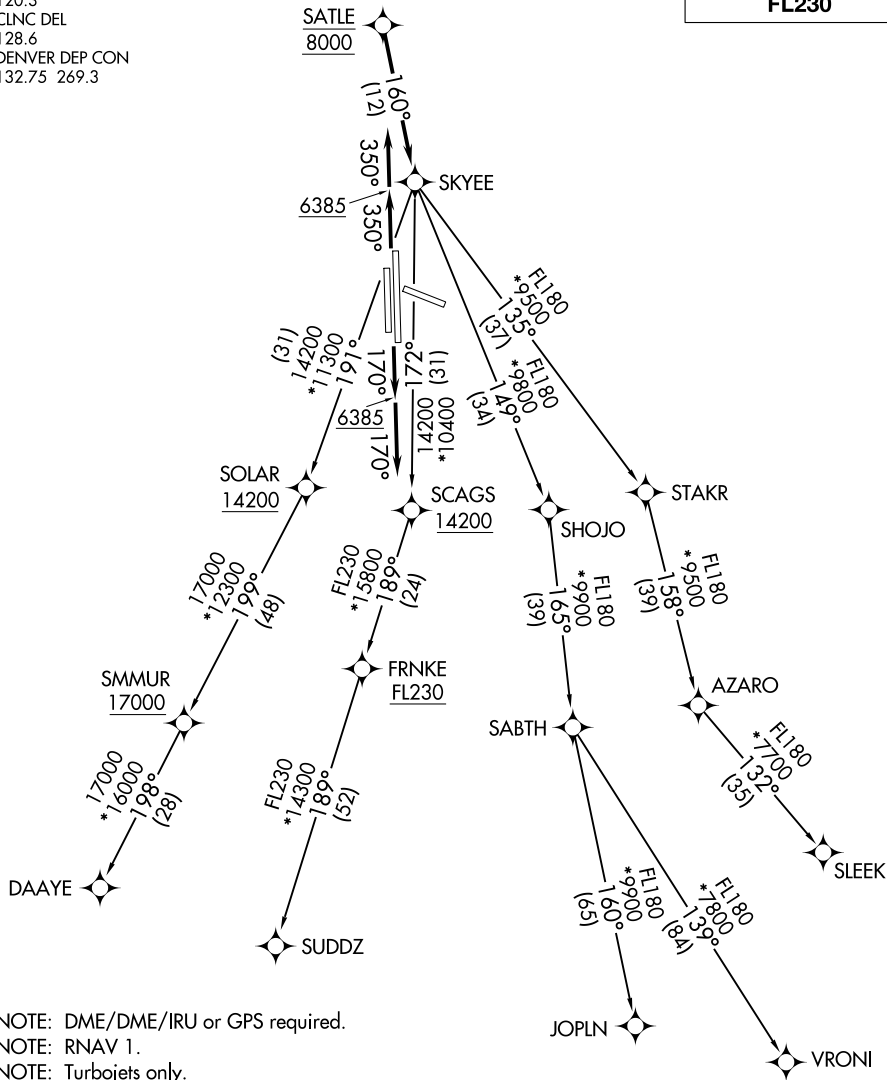

# SKYEE ONE DEPARTURE (RNAV)

AL-5715 (FAA)

CENTENNIAL (APA)  
DENVER, COLORADO

ATIS  
120.3  
CLNC DEL  
128.6  
DENVER DEP CON  
132.75 269.3

**TOP ALTITUDE:  
FL230**

SW-1, 13 JUN 2024 to 11 JUL 2024

SW-1, 13 JUN 2024 to 11 JUL 2024

NOTE: DME/DME/IRU or GPS required.  
NOTE: RNAV 1.  
NOTE: Turbojets only.  
NOTE: RADAR required.

### TAKEOFF MINIMUMS

Rwys 10, 28: NA.  
Rwy 17L: Standard with minimum climb of 255' per NM to 8000.  
Rwy 17R: Standard with minimum climb of 370' per NM to 8000.  
Rwys 35L/R: Standard.

(NARRATIVE ON FOLLOWING PAGE)

NOTE: Chart not to scale.