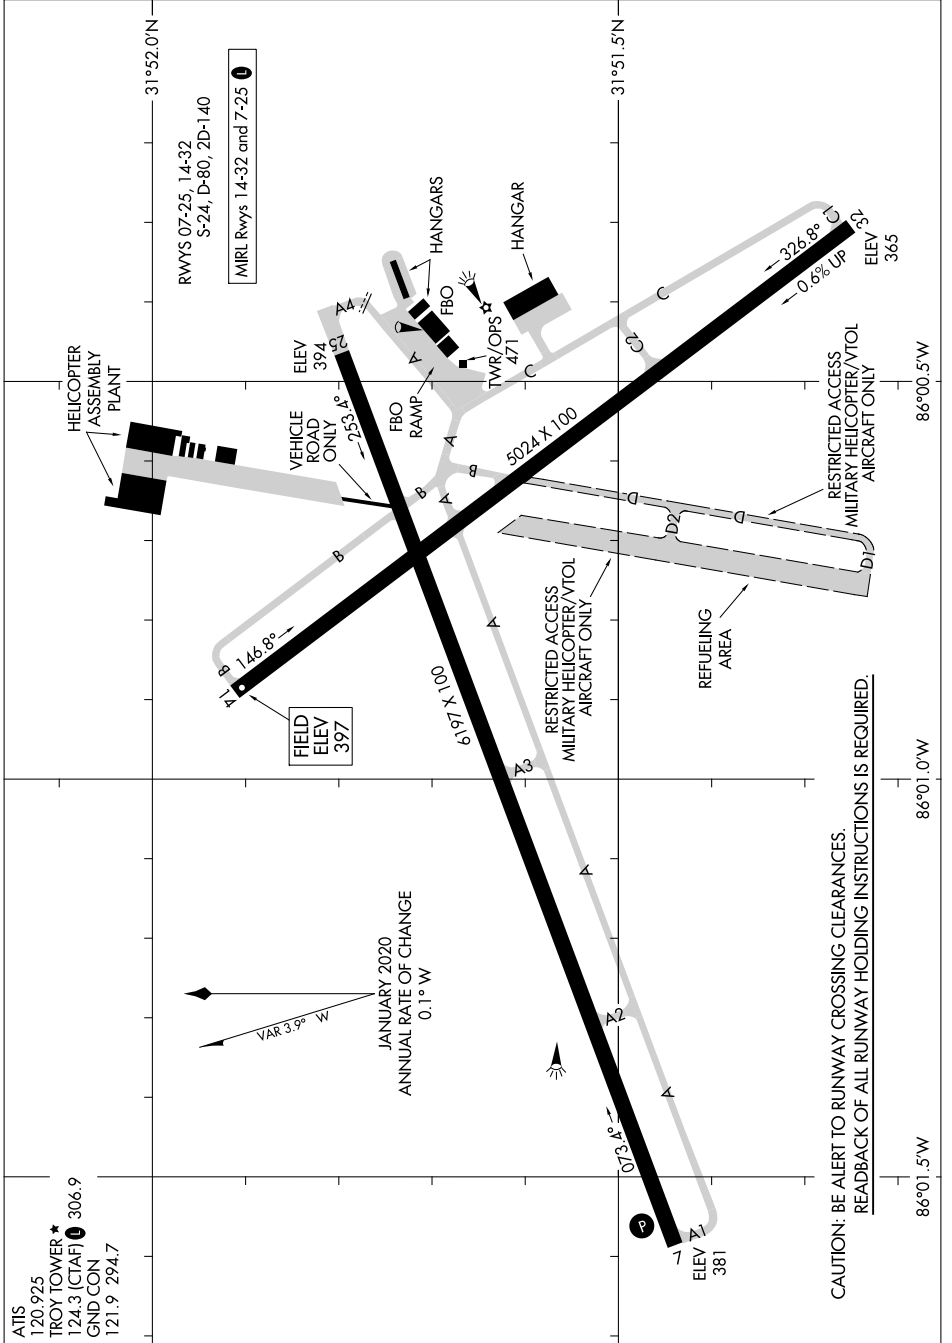

AIRPORT DIAGRAM

TROY MUNI AT N KENNETH CAMPBELL FLD (TOI)
AL-5720 (FAA)
TROY, ALABAMA

SE-4, 13 JUN 2024 to 11 JUL 2024

SE-4, 13 JUN 2024 to 11 JUL 2024

AIRPORT DIAGRAM

TROY, ALABAMA
TROY MUNI AT N KENNETH CAMPBELL FLD (TOI)

ATIS 120.925
 TROY TOWER ★ 124.3 (CTAF) 306.9
 GND CON 121.9 294.7

CAUTION: BE ALERT TO RUNWAY CROSSING CLEARANCES.
 READBACK OF ALL RUNWAY HOLDING INSTRUCTIONS IS REQUIRED.