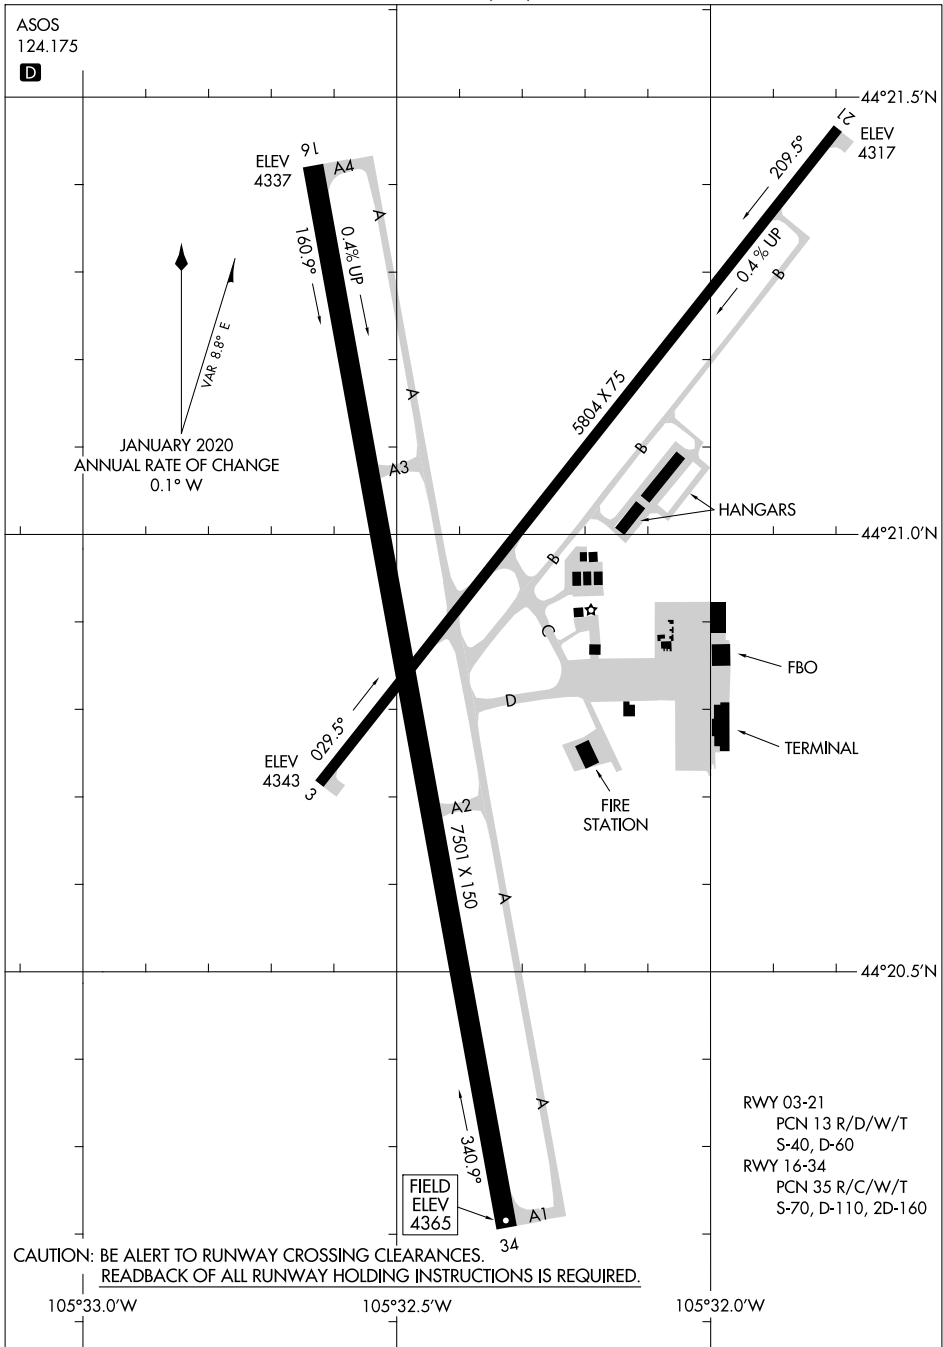

21168

AIRPORT DIAGRAM

NORTHEAST WYOMING RGNL (GCC)
GILLETTE, WYOMING

AL-5728 (FAA)

ASOS
124.175

NW-1, 13 JUN 2024 to 11 JUL 2024

NW-1, 13 JUN 2024 to 11 JUL 2024

CAUTION: BE ALERT TO RUNWAY CROSSING CLEARANCES.
READBACK OF ALL RUNWAY HOLDING INSTRUCTIONS IS REQUIRED.

105°33.0'W

105°32.5'W

105°32.0'W

AIRPORT DIAGRAM

21168

GILLETTE, WYOMING
NORTHEAST WYOMING RGNL (GCC)