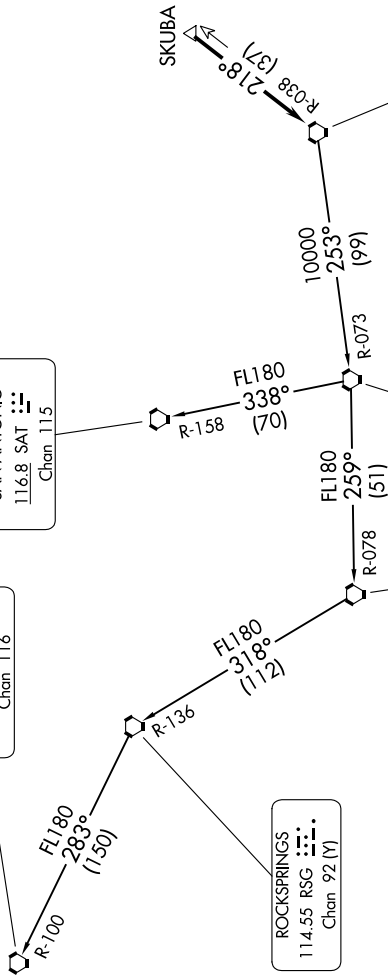

# PALACIOS THREE DEPARTURE

**TOP ALTITUDE:  
ASSIGNED BY ATC**

RADAR and DME required.

**TAKEOFF MINIMUMS**  
Rwy 14: 300-1 or standard with a minimum climb of 420' per NM to 300.  
Rwy 32: Standard.

CTAF  
122.8  
HOUSTON DEP CON  
134.45 284.0

FORT STOCKTON  
116.9 FST  
Chan 116

SAN ANTONIO  
116.8 SAT  
Chan 115

PALACIOS  
117.3 PSX  
Chan 120

THREE RIVERS  
111.4 THX  
Chan 51

COTUILA  
115.8 COT  
Chan 105

ROCKSPRINGS  
114.55 RSG  
Chan 92 (Y)

(CONTINUED ON FOLLOWING PAGE)

NOTE: Chart not to scale.

# PALACIOS THREE DEPARTURE