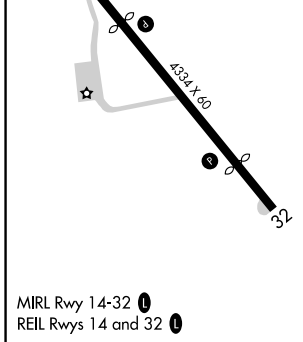

APP CRS	Rwy Idg	3320
140°	TDZE	34
	Apt Elev	34

RNAV (GPS) RWY 14

BAYTOWN (HPY)

RNP APCH.
 ⚠️ Circling NA at night. Rwy 14 helicopter visibility reduction below 1 SM NA. Obtain local altimeter setting on CTAF; when not received, use William P Hobby altimeter setting and increase all MDA 60 feet.

MISSED APPROACH: Climb to 2000 direct to POMDE and hold.

HOUSTON APP CON
134.45 281.4

UNICOM
122.8 (CTAF) 0

CATEGORY	A	B	C	D
LNAV MDA	500-1	466 (500-1)		NA
CIRCLING	500-1 466 (500-1)	560-1 526 (600-1)		NA