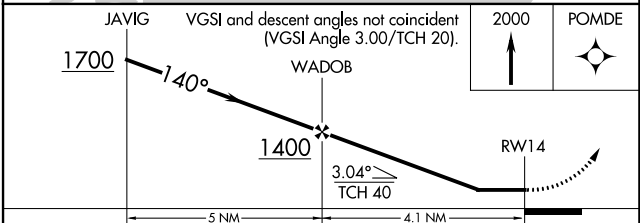

APP CRS	Rwy Idg	3320
140°	TDZE	34
	Apt Elev	34

RNAV (GPS) RWY 14

BAYTOWN (HPY)

RNP APCH.
 ⚠️ Circling NA at night. Rwy 14 helicopter visibility reduction below 1 SM NA. Obtain local altimeter setting on CTAF; when not received, use William P Hobby altimeter setting and increase all MDA 60 feet.

MISSED APPROACH: Climb to 2000 direct to POMDE and hold.

HOUSTON APP CON
134.45 281.4

UNICOM
122.8 (CTAF) 0

CATEGORY	A	B	C	D
LNAV MDA	500-1	466 (500-1)		NA
CIRCLING	500-1 466 (500-1)	560-1 526 (600-1)		NA