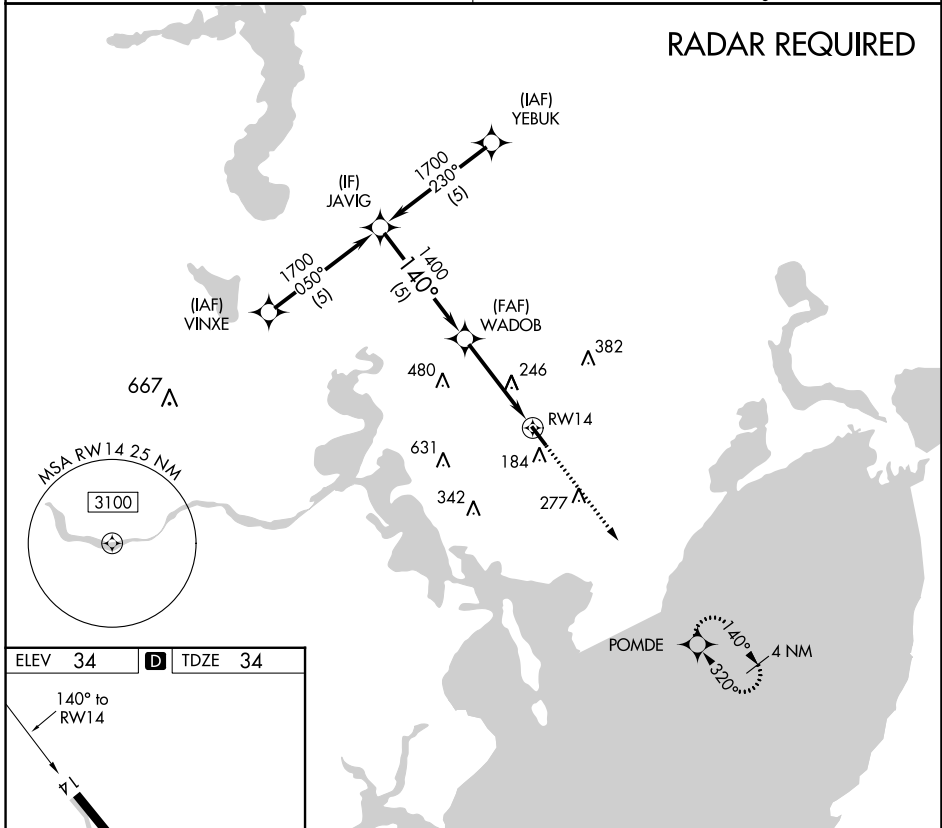

APP CRS	Rwy Idg	3320
140°	TDZE	34
	Apt Elev	34

RNAV (GPS) RWY 14

BAYTOWN (HPY)

RNP APCH.
 ⚠️ Circling NA at night. Rwy 14 helicopter visibility reduction below 1 SM NA. Obtain local altimeter setting on CTAF; when not received, use William P Hobby altimeter setting and increase all MDA 60 feet.

MISSED APPROACH: Climb to 2000 direct to POMDE and hold.

HOUSTON APP CON
134.45 281.4

UNICOM
122.8 (CTAF) 0

CATEGORY	A	B	C	D
LNAV MDA	500-1	466 (500-1)		NA
CIRCLING	500-1 466 (500-1)	560-1 526 (600-1)		NA

SC-5, 13 JUN 2024 to 11 JUL 2024

SC-5, 13 JUN 2024 to 11 JUL 2024