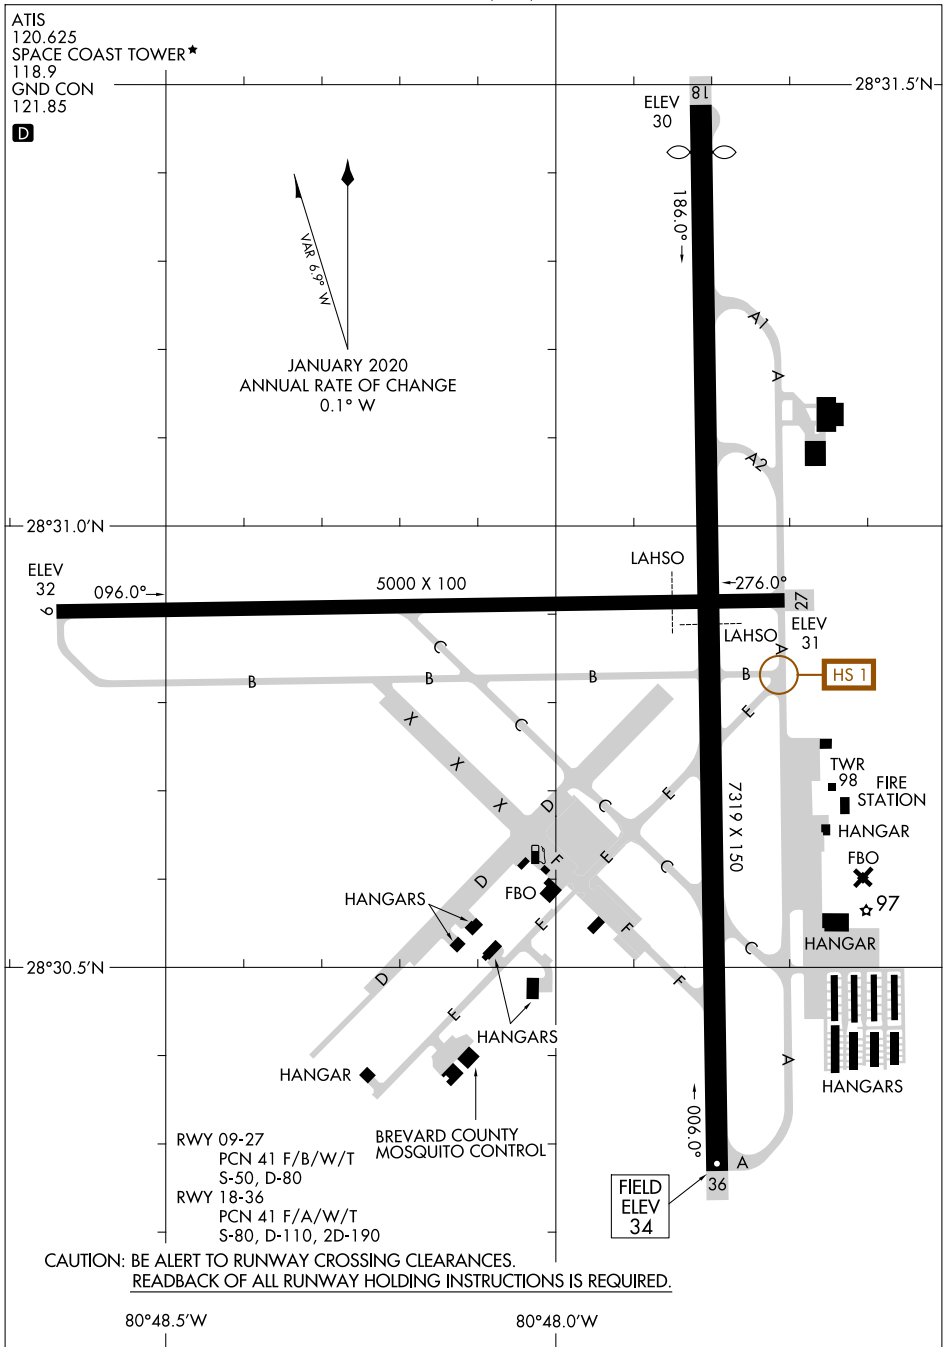

21168

AIRPORT DIAGRAM

AL-5760 (FAA)

SPACE COAST RGNL (TIX)
TITUSVILLE, FLORIDA

ATIS
120.625
SPACE COAST TOWER*
118.9
GND CON
121.85

SE-3, 13 JUN 2024 to 11 JUL 2024

SE-3, 13 JUN 2024 to 11 JUL 2024

RWY 09-27
PCN 41 F/B/W/T
S-50, D-80
RWY 18-36
PCN 41 F/A/W/T
S-80, D-110, 2D-190

BREVARD COUNTY
MOSQUITO CONTROL

FIELD
ELEV
34

CAUTION: BE ALERT TO RUNWAY CROSSING CLEARANCES.
READBACK OF ALL RUNWAY HOLDING INSTRUCTIONS IS REQUIRED.

80°48.5'W

80°48.0'W

AIRPORT DIAGRAM

21168

TITUSVILLE, FLORIDA
SPACE COAST RGNL (TIX)