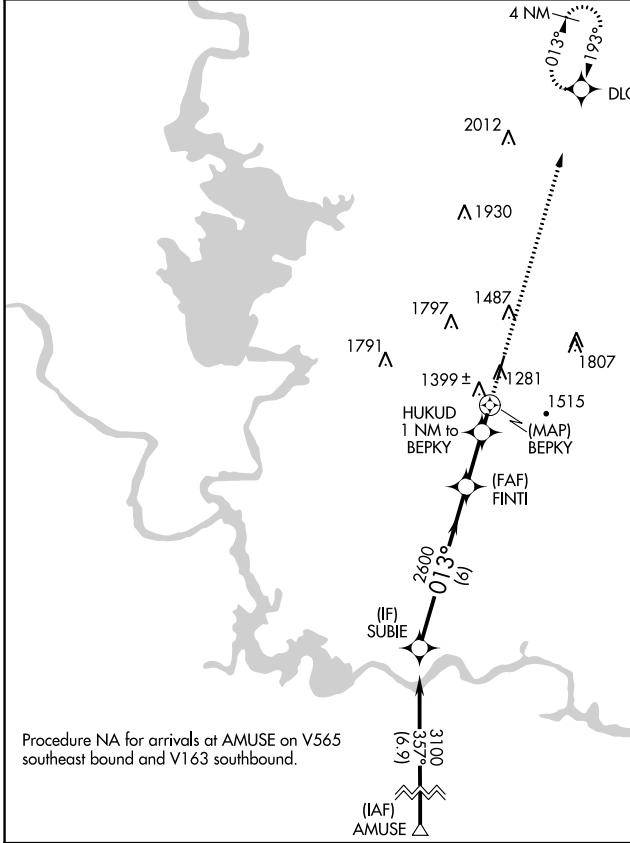

APP CRS 013°	Rwy Idg TDZE Apt Elev	5001 1269 1283
------------------------	-----------------------------	---

RNAV (GPS) RWY 1

BURNET MUNI/KATE CRADDOCK FLD (BMQ)

RNP APCH - GPS.

⚠ Rwy 1 helicopter visibility reduction below 3/4 SM NA. When local altimeter setting not received, use Lago Vista altimeter setting and increase all MDA 60 feet.

MISSED APPROACH: Climb to 3500 direct DLORA and hold.

ASOS
119.925

HOUSTON CENTER
132.35 317.5

UNICOM
122.8 (CTAF) 0

ELEV 1283	TDZE 1269
-----------	-----------

CATEGORY	A	B	C	D	
LNAV MDA	1660-1¼			391 (400-1¼)	NA

SC-3, 13 JUN 2024 to 11 JUL 2024

SC-3, 13 JUN 2024 to 11 JUL 2024