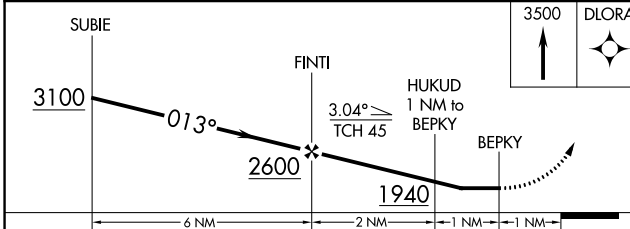

MISSED APPROACH: Climb to 3500 direct DLORA and hold.

ASOS
119.925

HOUSTON CENTER
132.35 317.5

UNICOM
122.8 (CTAF) 0

ELEV 1283	TDZE 1269
-----------	-----------

CATEGORY	A	B	C	D	
LNAV MDA	1660-1¼			391 (400-1¼)	NA