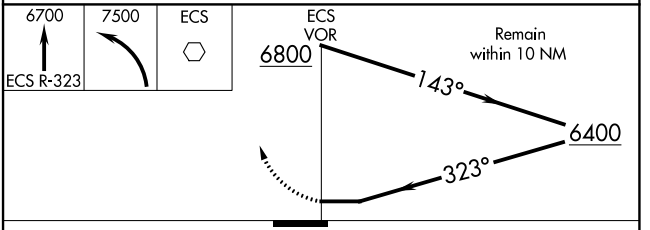

CATEGORY	A	B	C	D
S-32	4980-³/₄ 804 (900-³/₄)	4980-1 804 (900-1)	4980-2¹/₂	804 (900-2¹/₂)
CIRCLING	4980-1 804 (900-1)	4980-1¹/₄ 804 (900-1¹/₄)	4980-2¹/₂ 804 (900-2¹/₂)	5000-2³/₄ 824 (900-2³/₄)