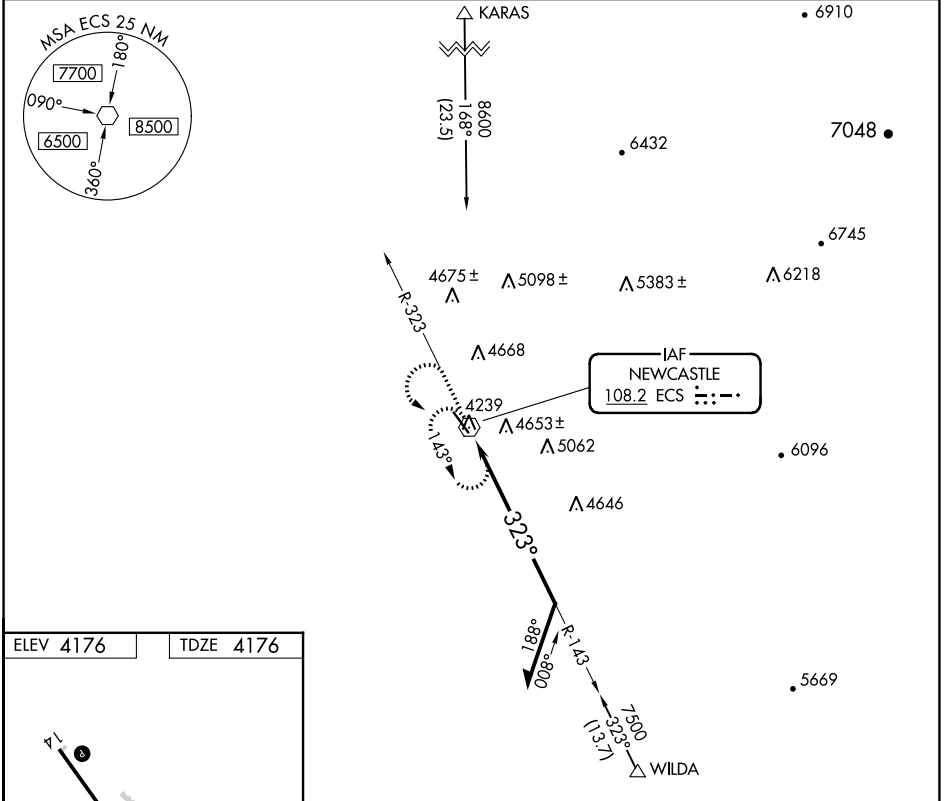

VOR ECS 108.2	APP CRS 323°	Rwy Idg TDZE Apt Elev	5310 4176 4176
-------------------------	------------------------	-----------------------------	---

VOR RWY 32

MONDELL FLD (ECS)

<p>⚠ When Newcastle altimeter setting not received, procedure NA. Circling NA northeast of Rwy 14-32.</p>	<p>ODALS</p>	<p>MISSED APPROACH: Climb to 6700 on ECS VOR R-323 then climbing left turn to 7500 direct ECS VOR and hold, continue climb-in-hold to 7500.</p>
--	---------------------	--

AWOS-3PT 118.0	DENVER CENTER 127.95 338.2	UNICOM 122.8 (CTAF) 0
--------------------------	--------------------------------------	---------------------------------

NW-1, 13 JUN 2024 to 11 JUL 2024

NW-1, 13 JUN 2024 to 11 JUL 2024

ELEV 4176	TDZE 4176
-----------	-----------

CATEGORY	A	B	C	D
S-32	4980- ³ / ₄ 804 (900- ³ / ₄)	4980-1 804 (900-1)	4980-2 ¹ / ₂	804 (900-2 ¹ / ₂)
CIRCLING	4980-1 804 (900-1)	4980-1 ¹ / ₄ 804 (900-1 ¹ / ₄)	4980-2 ¹ / ₂ 804 (900-2 ¹ / ₂)	5000-2 ³ / ₄ 824 (900-2 ³ / ₄)