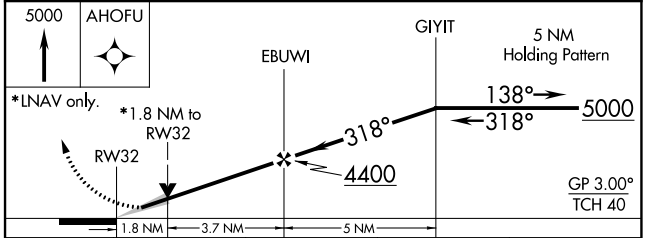

CATEGORY	A	B	C	D
LPV DA	2841-1	252 (300-1)		NA
LNAV/VNAV DA	2961-1¼	372 (400-1¼)		NA
LNAV MDA	3180-1	591 (600-1)		NA
CIRCLING	3180-1¼ 585 (600-1¼)	3560-1½ 965 (1000-1½)		NA