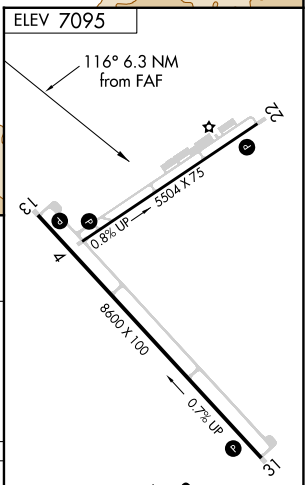

VORTAC TAS 115.8 Chan 105	APP CRS 116°	Rwy ldg TDZE Apt Elev	N/A N/A 7095
---	------------------------	-----------------------------	---

VOR/DME-B
TAOS RGNL (SKX)

⚠ MISSED APPROACH: Climbing right turn to 12000 direct TAS VORTAC and hold.

CATEGORY	A	B	C	D
C CIRCLING	8000-1¼	905 (1000-1¼)	8000-2¾ 905 (1000-2¾)	8020-3 925 (1000-3)

REIL Rwys 4, 13 and 31
MIRL Rwys 4-22 and 13-31