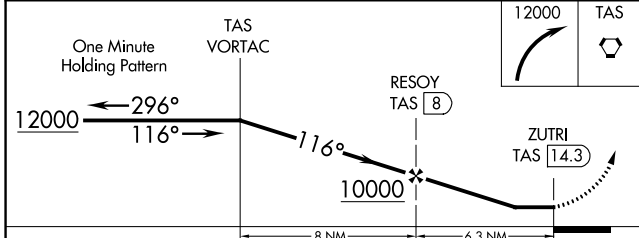

VORTAC TAS 115.8 Chan 105	APP CRS 116°	Rwy ldg TDZE Apt Elev	N/A N/A 7095
---	------------------------	-----------------------------	---

VOR/DME-B
TAOS RGNL (SKX)

⚠ MISSED APPROACH: Climbing right turn to 12000 direct TAS VORTAC and hold.

AWOS-3PT 132.975	ALBUQUERQUE CENTER 132.8 346.35	UNICOM 122.8 (CTAF) 0
----------------------------	---	---------------------------------

SW-1, 13 JUN 2024 to 11 JUL 2024

SW-1, 13 JUN 2024 to 11 JUL 2024