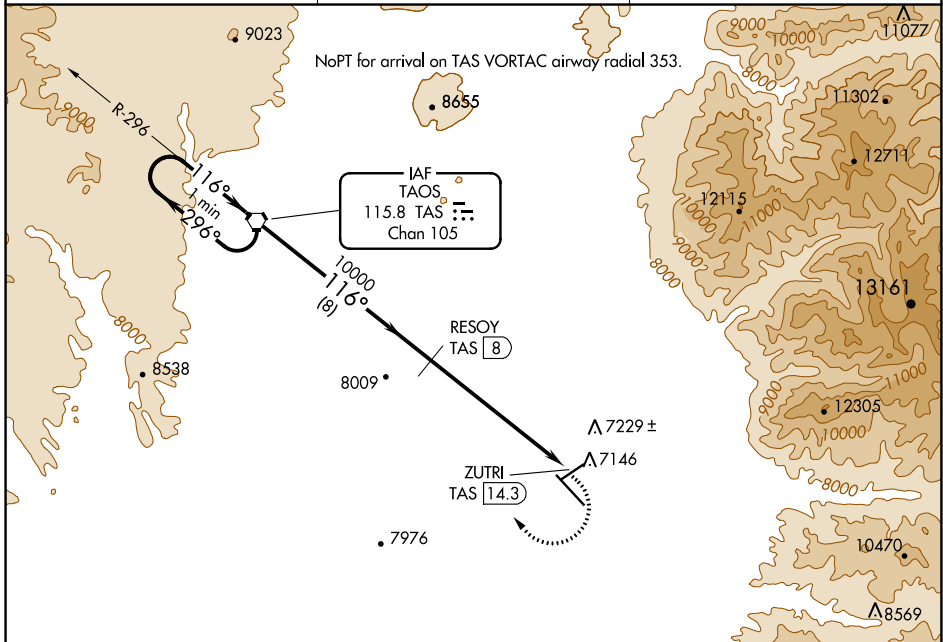

VORTAC TAS 115.8 Chan 105	APP CRS 116°	Rwy ldg TDZE Apt Elev	N/A N/A 7095
---	------------------------	-----------------------------	---

VOR/DME-B
TAOS RGNL (SKX)

⚠ MISSED APPROACH: Climbing right turn to 12000 direct TAS VORTAC and hold.

AWOS-3PT 132.975	ALBUQUERQUE CENTER 132.8 346.35	UNICOM 122.8 (CTAF) 0
----------------------------	---	---------------------------------

SW-1, 13 JUN 2024 to 11 JUL 2024

SW-1, 13 JUN 2024 to 11 JUL 2024

CATEGORY	A	B	C	D
C CIRCLING	8000-1¼	905 (1000-1¼)	8000-2¾ 905 (1000-2¾)	8020-3 925 (1000-3)

REIL Rwys 4, 13 and 31
MIRL Rwys 4-22 and 13-31