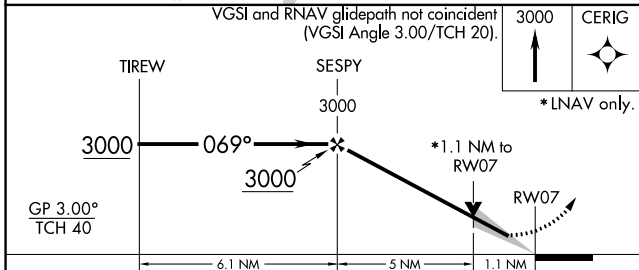

WAAS CH 82315 W07A	APP CRS 069°	Rwy Idg TDZE Apt Elev	3600 1016 1025
--	------------------------	-----------------------------	---

RNAV (GPS) RWY 7

PLATTEVILLE MUNI (PVB)

RNP APCH.

For uncompensated Baro-VNAV systems, LNAV/VNAV NA below -17°C or above 54°C.

MISSED APPROACH:
Climb to 3000 direct CERIG and hold.

AWOS-3 120.575	CHICAGO CENTER 133.95 281.4	UNICOM 122.7 (CTAF) 0
--------------------------	---------------------------------------	---------------------------------