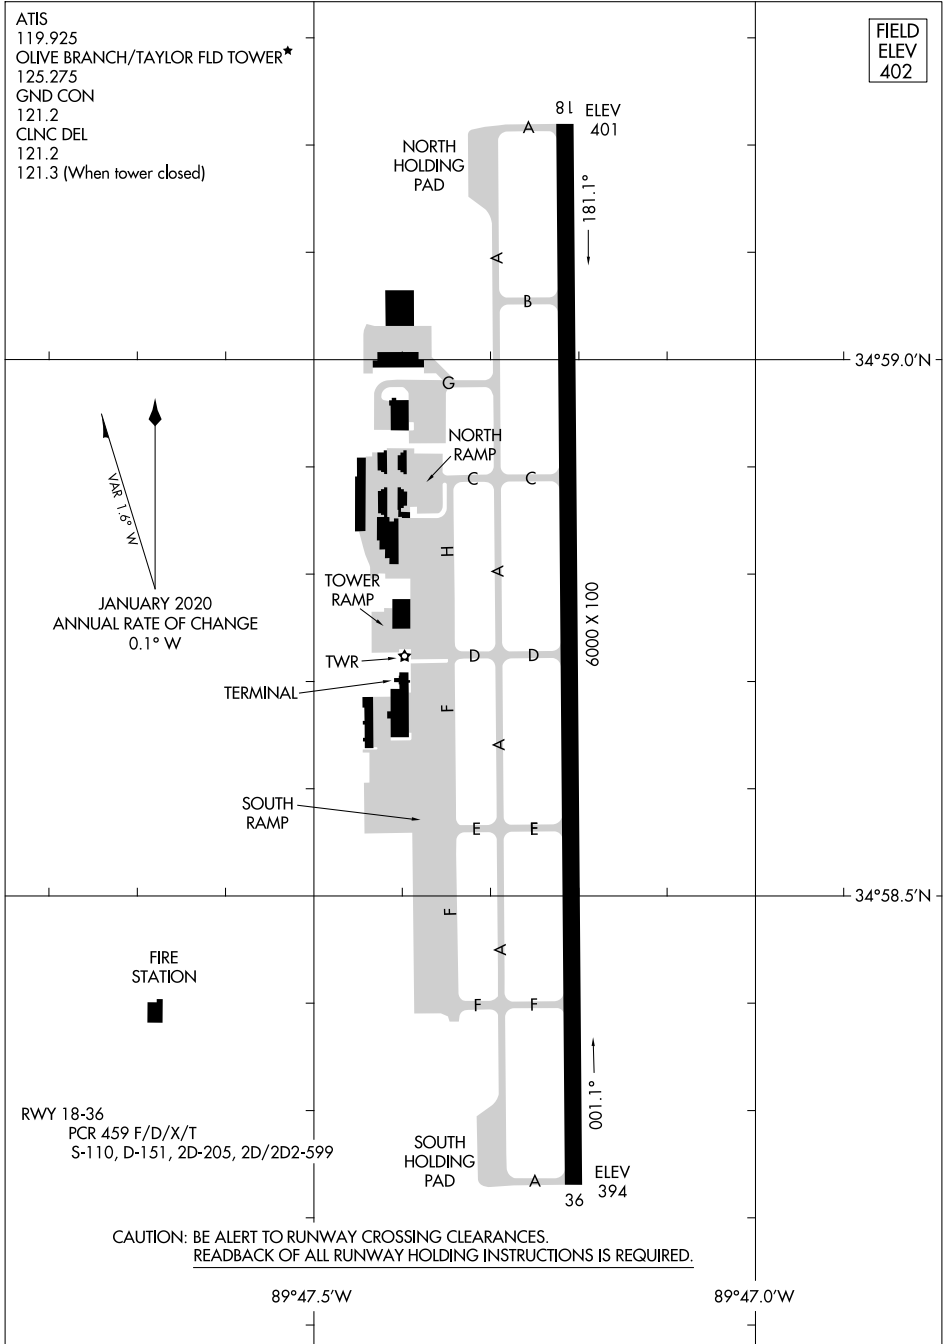

23110

AIRPORT DIAGRAM

AL-5883 (FAA)

OLIVE BRANCH/TAYLOR FLD (OLV)
OLIVE BRANCH, MISSISSIPPI

ATIS
 119.925
 OLIVE BRANCH/TAYLOR FLD TOWER*
 125.275
 GND CON
 121.2
 CLNC DEL
 121.2
 121.3 (When tower closed)

FIELD
 ELEV
 402

SC-4, 13 JUN 2024 to 11 JUL 2024

SC-4, 13 JUN 2024 to 11 JUL 2024

CAUTION: BE ALERT TO RUNWAY CROSSING CLEARANCES.
 READBACK OF ALL RUNWAY HOLDING INSTRUCTIONS IS REQUIRED.

AIRPORT DIAGRAM