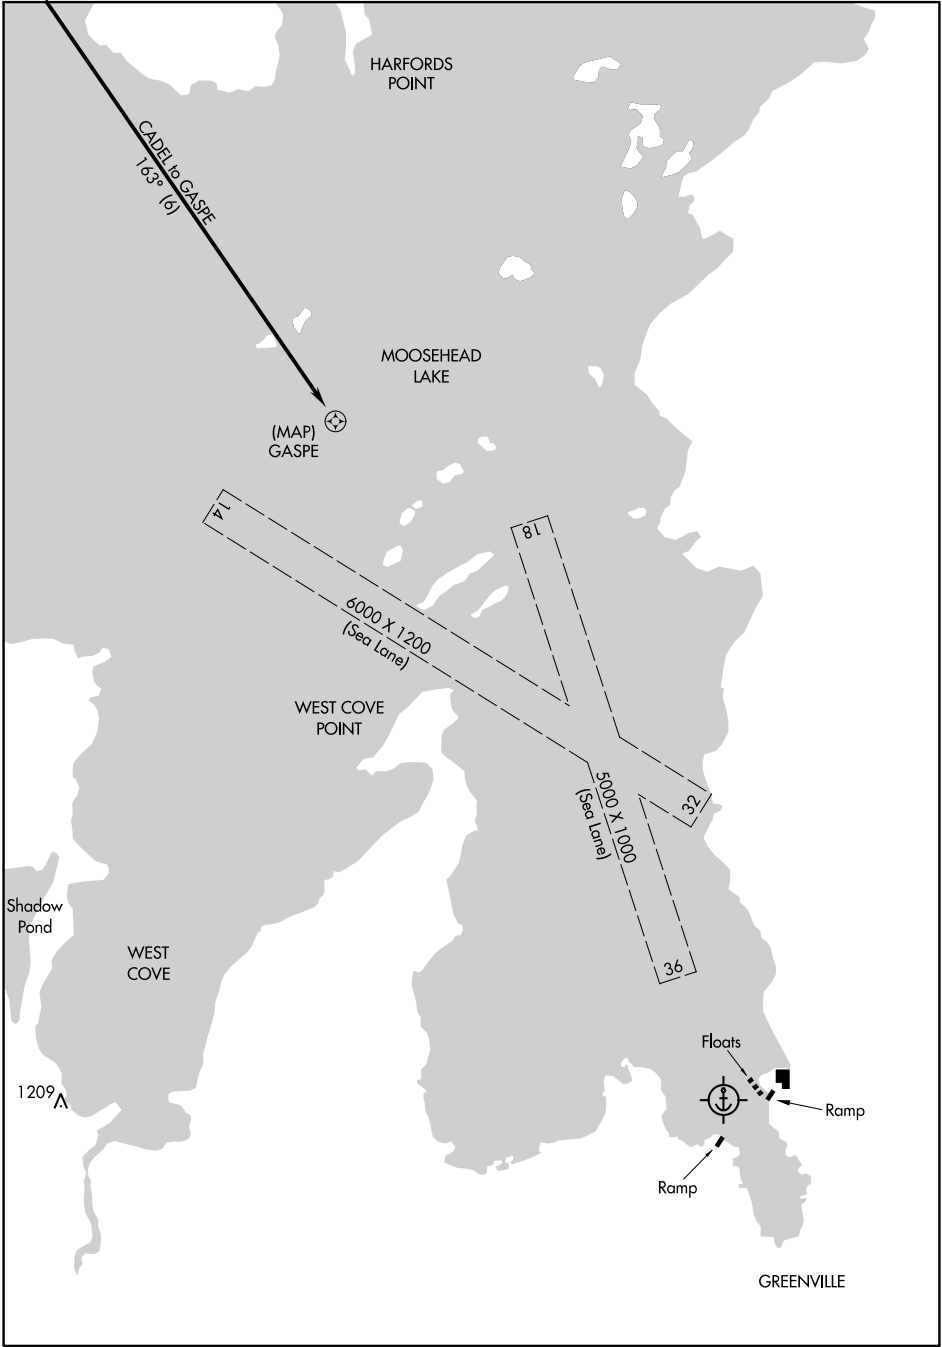

23110

RNAV (GPS) -B LANDING

AL-5935 (FAA)

MOOSEHEAD AERO MARINE (52B)
GREENVILLE, MAINE

NE-1, 13 JUN 2024 to 11 JUL 2024

NE-1, 13 JUN 2024 to 11 JUL 2024

RNAV (GPS) -B LANDING

45°28'N-69°36'W

GREENVILLE, MAINE
MOOSEHEAD AERO MARINE (52B)

Amdt 1 20APR23