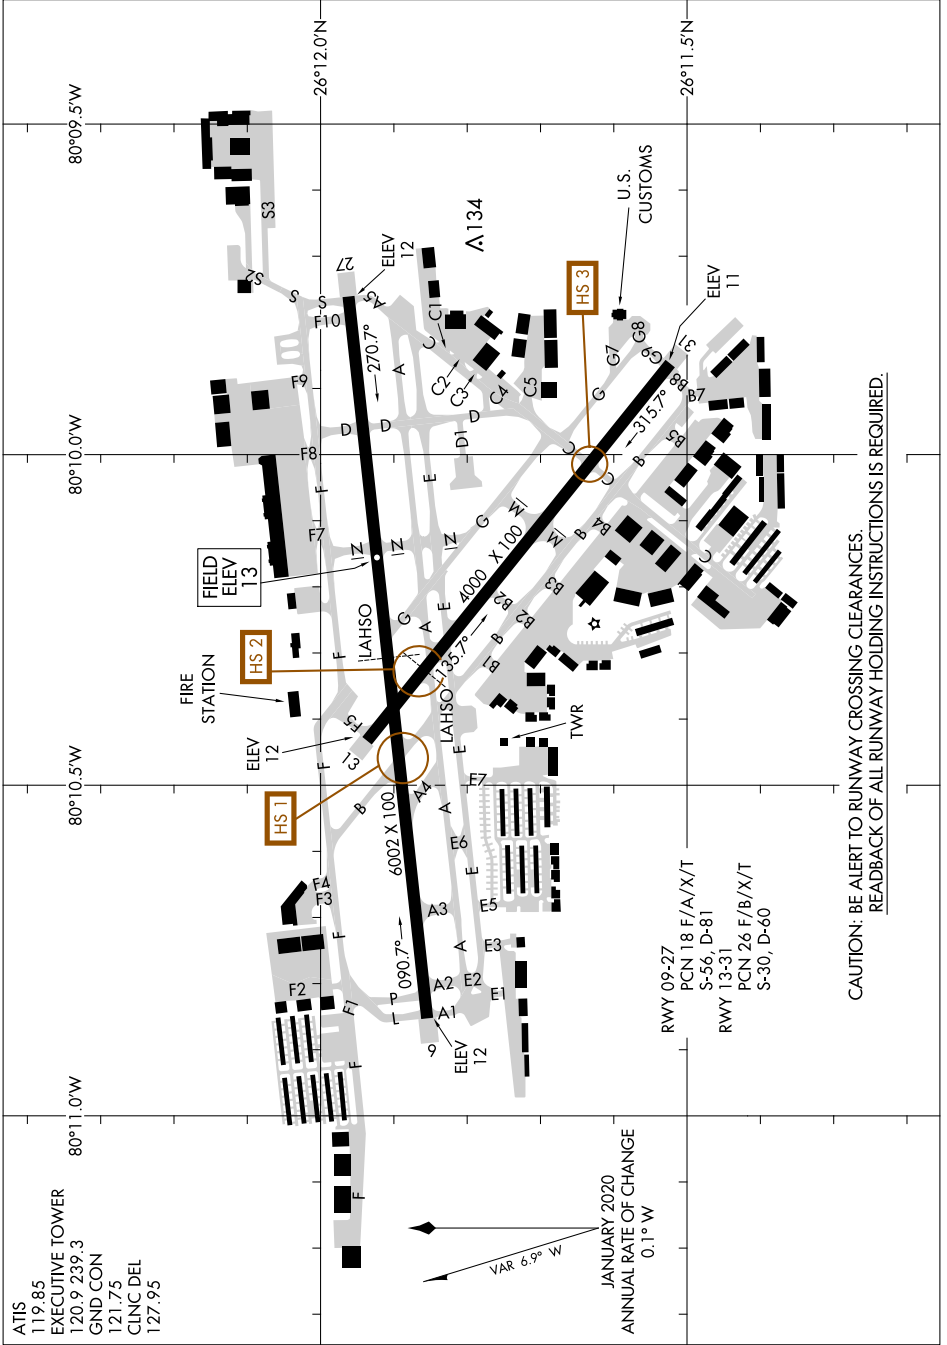

23222

AIRPORT DIAGRAM

AL-5942 (FAA)

FORT LAUDERDALE EXEC (F^{XE}E)
FORT LAUDERDALE, FLORIDA

SE-3, 13 JUN 2024 to 11 JUL 2024

CAUTION: BE ALERT TO RUNWAY CROSSING CLEARANCES
REDDBACK OF ALL RUNWAY HOLDING INSTRUCTIONS IS REQUIRED.

AIRPORT DIAGRAM

23222

FORT LAUDERDALE, FLORIDA
FORT LAUDERDALE EXEC (F^{XE}E)

SE-3, 13 JUN 2024 to 11 JUL 2024

ATIS 119.85
 EXECUTIVE TOWER 120.9 239.3
 GND CON 121.75
 CLNC DEL 127.95

VAR 6.9° W
 JANUARY 2020
 ANNUAL RATE OF CHANGE 0.1° W

RWY 09-27 PCN 18 F/A/X/T
 S-56, D-81
 RWY 13-31 PCN 26 F/B/X/T
 S-30, D-60