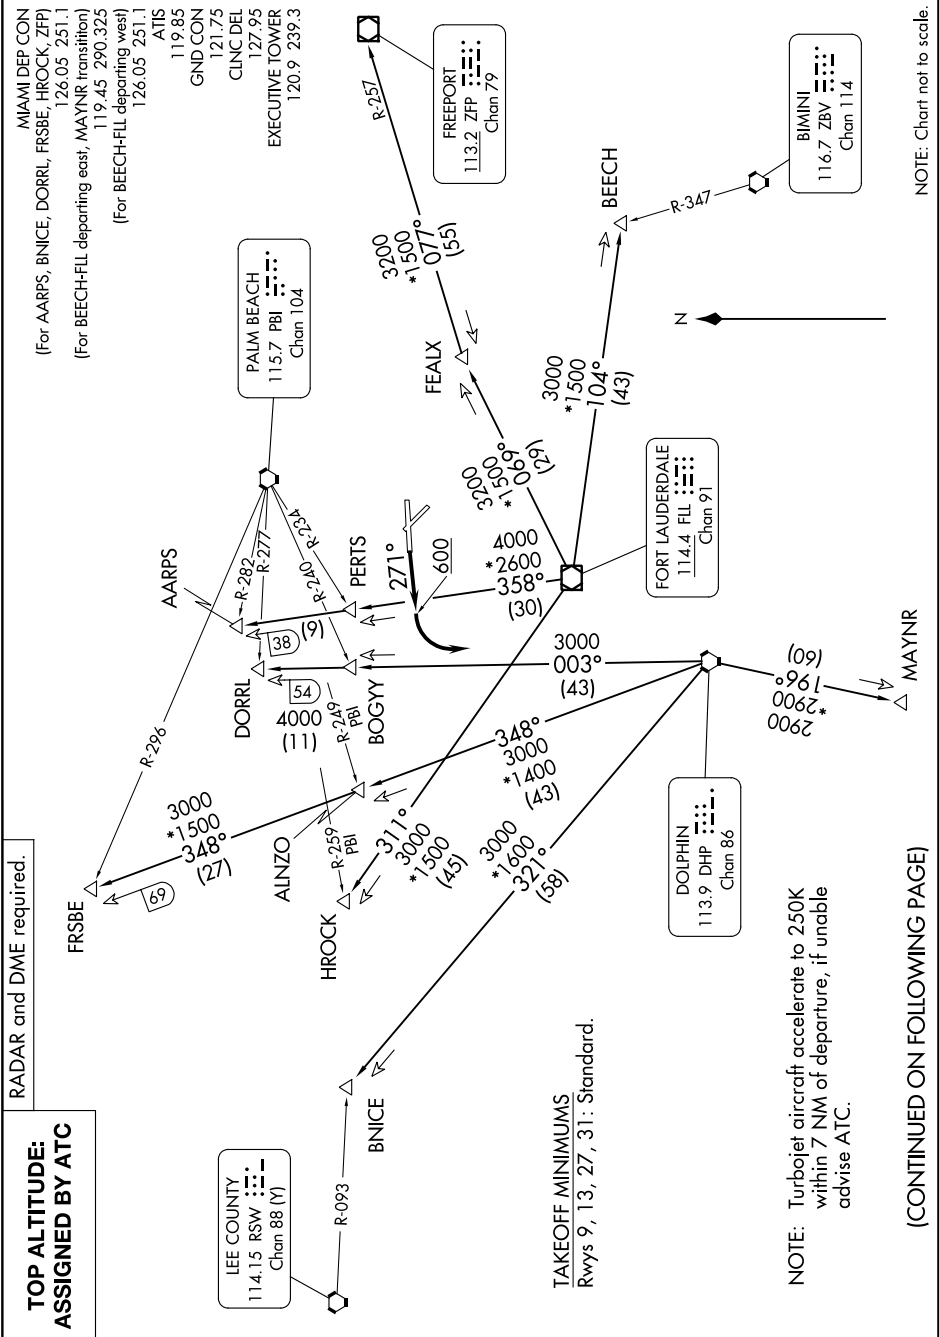

FORT LAUDERDALE ONE DEPARTURE

SE-3, 13 JUN 2024 to 11 JUL 2024

FORT LAUDERDALE ONE DEPARTURE

SE-3, 13 JUN 2024 to 11 JUL 2024