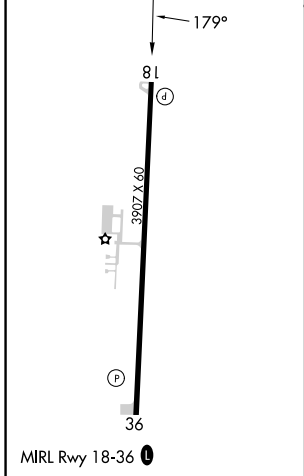

WAAS CH 53744 W18A	APP CRS 179°	Rwy Idg 3907 TDZE 516 Apt Elev 516
--	------------------------	---

RNAV (GPS) RWY 18

COMMERCE MUNI (2F7)

RNP APCH - GPS.	MISSED APPROACH: Climb to 3000 direct YEDUC and hold.
-----------------	---

GVT AWOS-3 133.425	FORT WORTH CENTER 127.6 254.3	CTAF 122.9
------------------------------	---	----------------------

CATEGORY	A	B	C	D
LPV DA	806-1	290 (300-1)		NA
LNAV/VNAV DA	806-1	290 (300-1)		NA
LNAV MDA	940-1	424 (500-1)		NA
CIRCLING	980-1 464 (500-1)	1140-1 624 (700-1)		NA