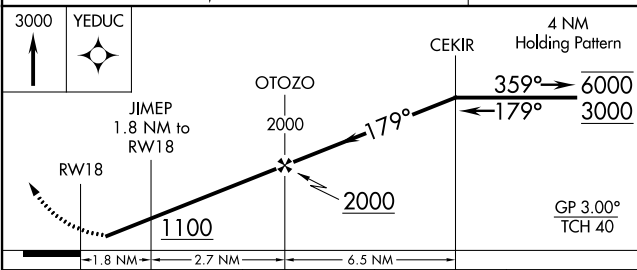

WAAS CH 53744 W18A	APP CRS 179°	Rwy Idg 3907 TDZE 516 Apt Elev 516
--	------------------------	---

RNAV (GPS) RWY 18

COMMERCE MUNI (2F7)

RNP APCH - GPS.	MISSED APPROACH: Climb to 3000 direct YEDUC and hold.
-----------------	---

GVT AWOS-3 133.425	FORT WORTH CENTER 127.6 254.3	CTAF 122.9
------------------------------	---	----------------------

CATEGORY	A	B	C	D
LPV DA	806-1	290 (300-1)		NA
LNAV/VNAV DA	806-1	290 (300-1)		NA
LNAV MDA	940-1	424 (500-1)		NA
CIRCLING	980-1 464 (500-1)	1140-1 624 (700-1)		NA