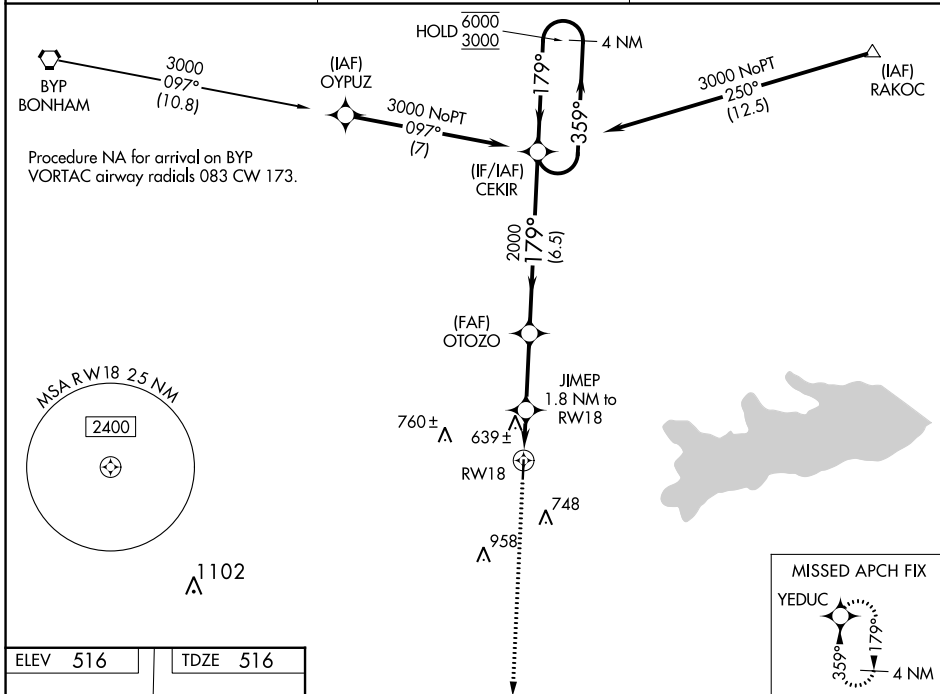

WAAS CH 53744 W18A	APP CRS 179°	Rwy Idg 3907 TDZE 516 Apt Elev 516
--	------------------------	---

RNAV (GPS) RWY 18

COMMERCE MUNI (2F7)

RNP APCH - GPS.	MISSED APPROACH: Climb to 3000 direct YEDUC and hold.
-----------------	---

GVT AWOS-3 133.425	FORT WORTH CENTER 127.6 254.3	CTAF 122.9
------------------------------	---	----------------------

CATEGORY	A	B	C	D
LPV DA	806-1	290 (300-1)		NA
LNAV/VNAV DA	806-1	290 (300-1)		NA
LNAV MDA	940-1	424 (500-1)		NA
CIRCLING	980-1 464 (500-1)	1140-1 624 (700-1)		NA

SC-2, 13 JUN 2024 to 11 JUL 2024

SC-2, 13 JUN 2024 to 11 JUL 2024