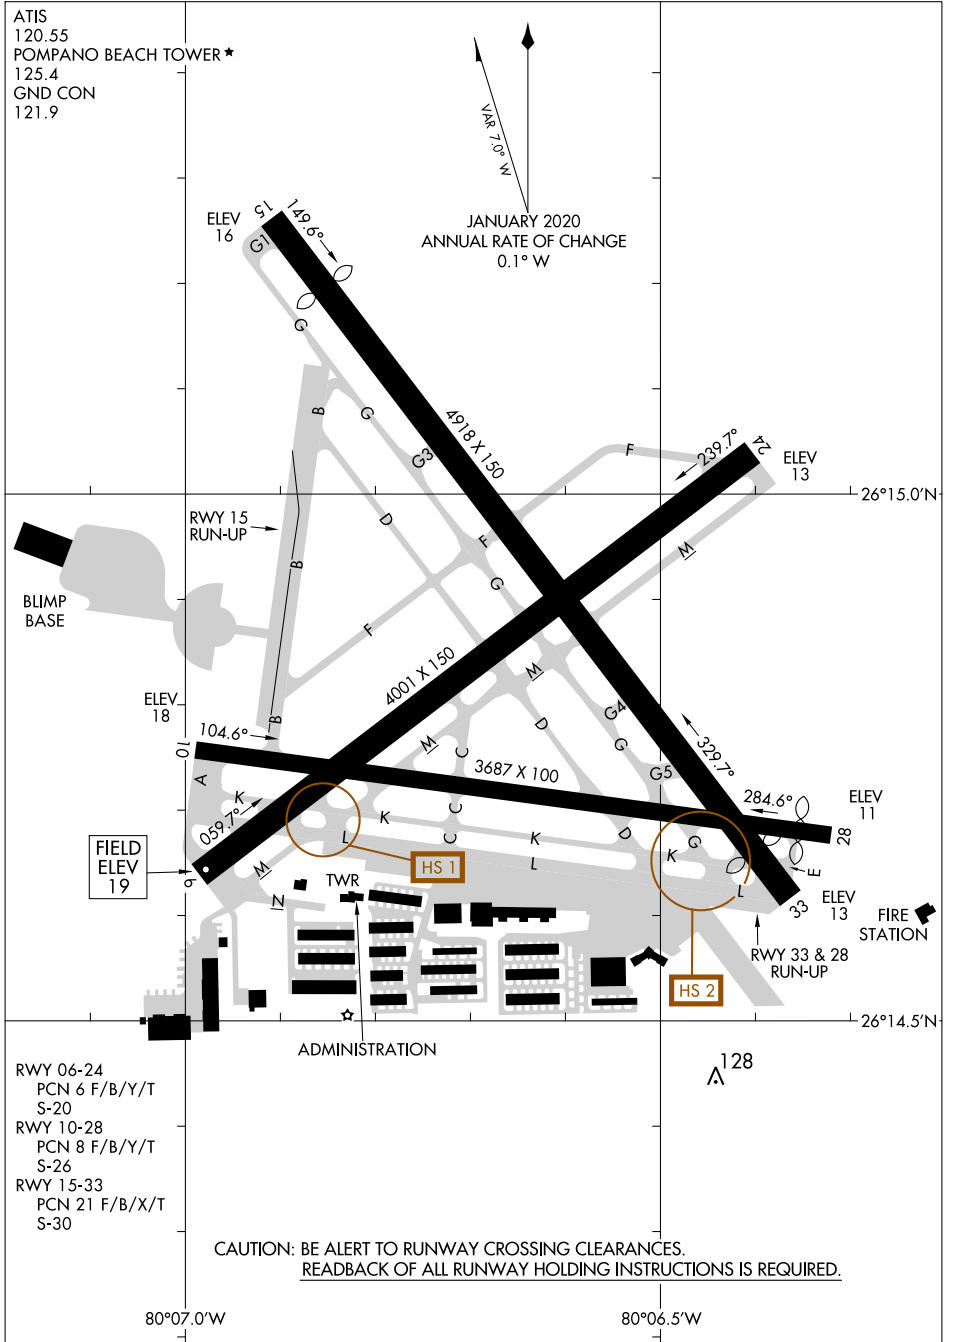

# AIRPORT DIAGRAM

AL-5972 (FAA)

## POMPANO BEACH AIRPARK (PMP)

POMPANO BEACH, FLORIDA

ATIS  
120.55  
POMPANO BEACH TOWER ★  
125.4  
GND CON  
121.9

VAR 7.0° W  
JANUARY 2020  
ANNUAL RATE OF CHANGE  
0.1° W

SE-3, 13 JUN 2024 to 11 JUL 2024

SE-3, 13 JUN 2024 to 11 JUL 2024

CAUTION: BE ALERT TO RUNWAY CROSSING CLEARANCES.  
READEBACK OF ALL RUNWAY HOLDING INSTRUCTIONS IS REQUIRED.

# AIRPORT DIAGRAM

24025