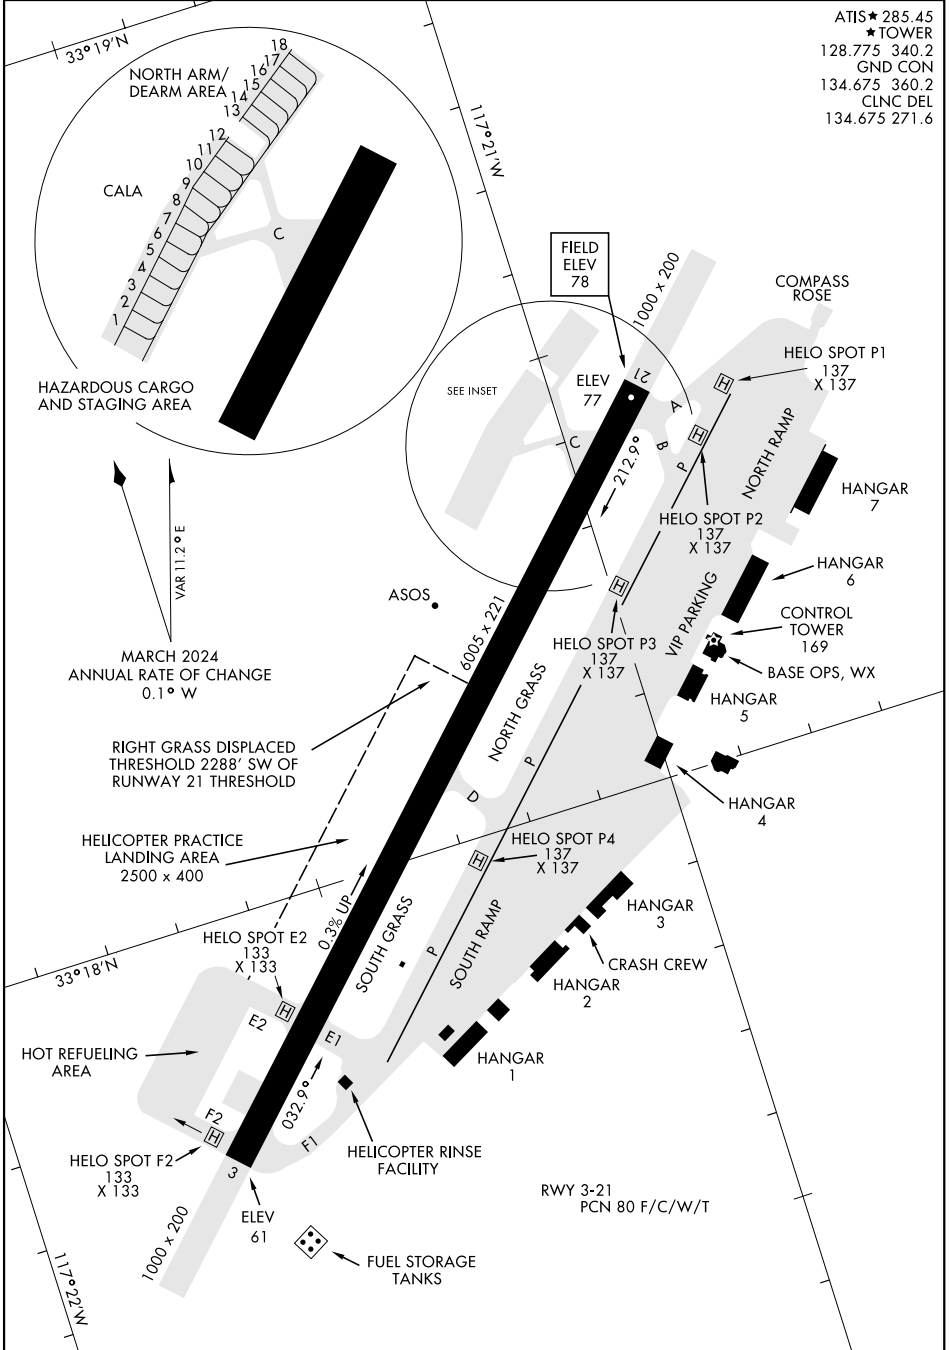

# AIRPORT DIAGRAM

CAMP PENDLETON MCAS (MUNN FLD) (KNFG)

OCEANSIDE, CALIFORNIA

[USN]

- ATIS ★ 285.45
- ★ TOWER
- 128.775 340.2
- GND CON
- 134.675 360.2
- CLNC DEL
- 134.675 271.6

SW-3, 13 JUN 2024 to 11 JUL 2024

SW-3, 13 JUN 2024 to 11 JUL 2024

# AIRPORT DIAGRAM

OCEANSIDE, CALIFORNIA

CAMP PENDLETON MCAS (MUNN FLD) (KNFG)