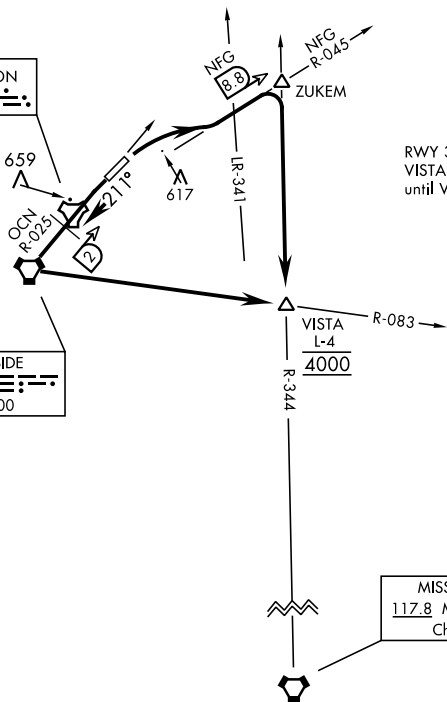

BULLDOG TWO DEPARTURE (OBSTACLE)(BLDG 2 • VISTA) CAMP PENDLETON MCAS (MUNN FLD) (KNFG) OCEANSIDE, CALIFORNIA

AL-5985 [USN]

Rwy	Knots	60	120	180	240	300	360
3 (C)	V/V(fpm)	486	972	1458	1944	2430	2916
21 (B)	V/V(fpm)	442	884	1326	1768	2210	2652

ATIS ★ 285.45
 CLNC DEL
 134.675 271.6
 GND CON
 134.675 360.2
 TOWER ★
 128.775 340.2
 SOCAL DEP CON
 127.3 323.0

Minimum Climb Rate

(C) to 800

(B) to 1300

NOT FOR CIVIL USE

CAMP PENDLETON
 Chan 55 NFG

OCEANSIDE
 115.3 OCN
 Chan 100

RWY 3: RNAV required ZUKEM to VISTA. Do not exceed 240 KIAS until VISTA.

MISSION BAY
 117.8 MZB
 Chan 125

DEPARTURE ROUTE DESCRIPTION

TAKE-OFF RWY 3: Climbing right turn to intercept NFG TACAN R-045 to ZUKEM then right turn direct VISTA. Cross VISTA at 4000 or assigned altitude.

TAKE-OFF RWY 21: Climb on heading 211° to intercept OCN VORTAC R-025 then direct OCN then left turn to intercept OCN R-083 direct VISTA. Cross VISTA at 4000 or assigned altitude.

SW-3, 13 JUN 2024 to 11 JUL 2024