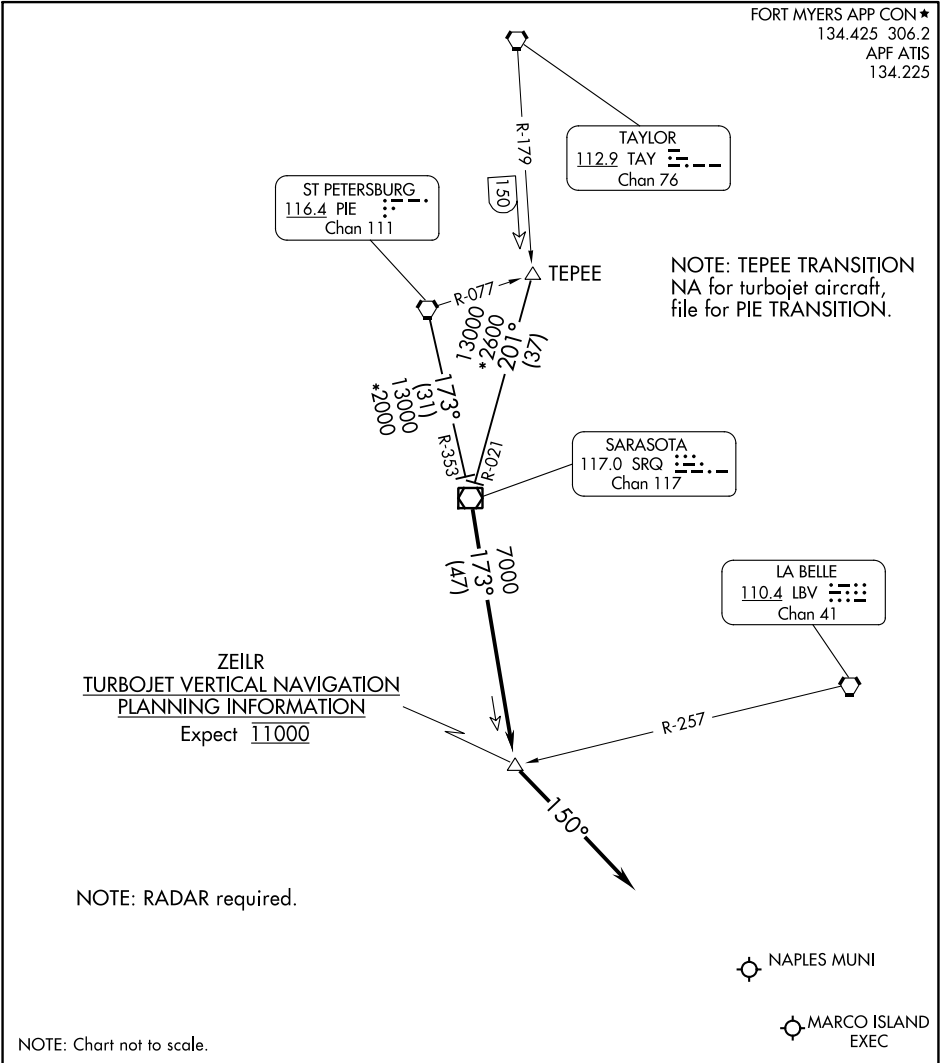

FORT MYERS APP CON\*  
134.425 306.2  
APF ATIS  
134.225

SE-3, 13 JUN 2024 to 11 JUL 2024

SE-3, 13 JUN 2024 to 11 JUL 2024

ARRIVAL ROUTE DESCRIPTION

ST PETERSBURG TRANSITION (PIE.ZEILR5): From over PIE VORTAC on SRQ R-353 to SRQ VOR/DME. Thence. . . .

TEPEE TRANSITION (TEPEE.ZEILR5): From over TEPEE INT on SRQ R-021 to SRQ VOR/DME. Thence. . . .

. . . .From over SRQ VOR/DME on SRQ R-173 to ZEILR, then heading 150°. Expect RADAR vectors to final approach course.