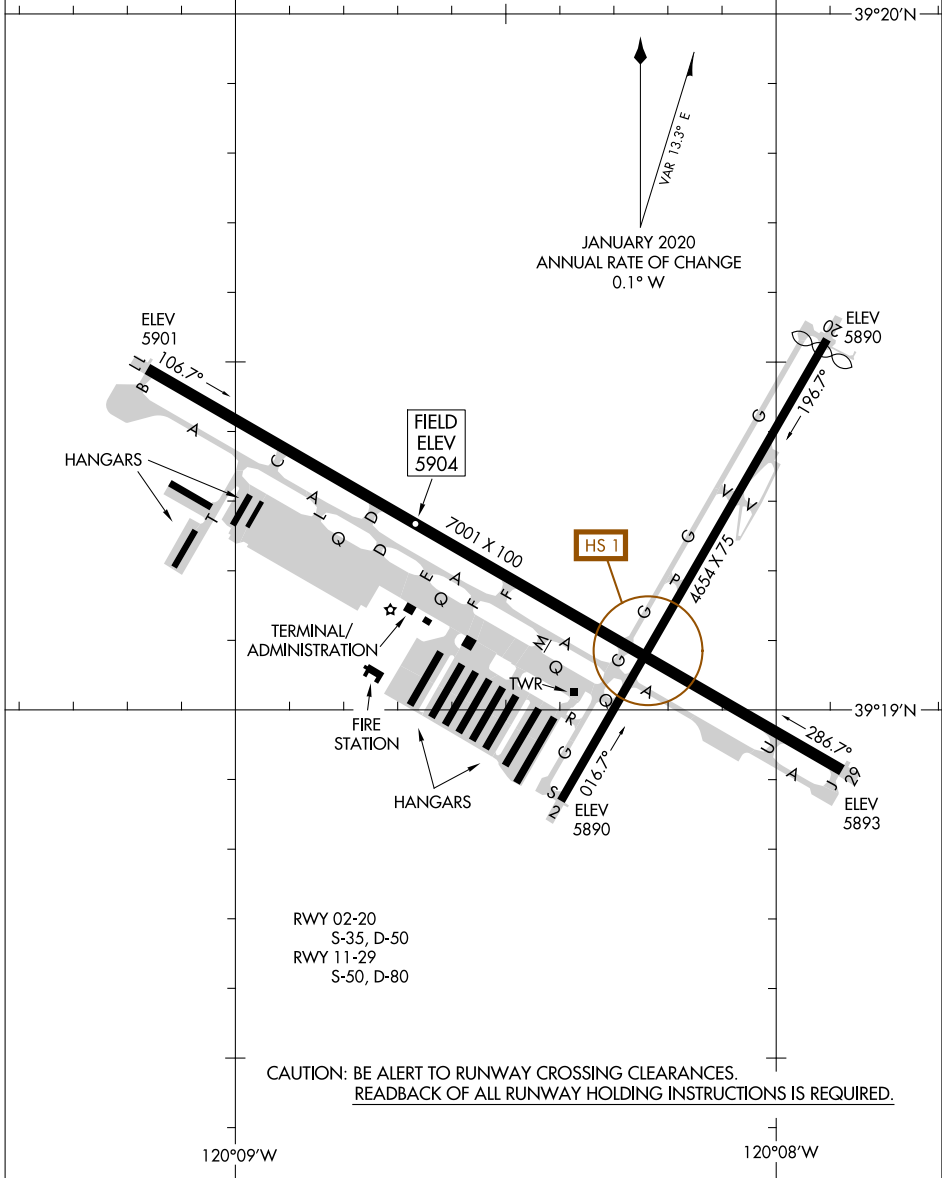

23110

AIRPORT DIAGRAM

AL-6021 (FAA)

TRUCKEE-TAHOE (TRK)
TRUCKEE, CALIFORNIA

D-ATIS
118.0
AWOS-3PT
118.0
TRUCKEE TOWER*
120.575
GND CON
118.3

39°20'N

VAR 133° E
JANUARY 2020
ANNUAL RATE OF CHANGE
0.1° W

SW-2, 13 JUN 2024 to 11 JUL 2024

SW-2, 13 JUN 2024 to 11 JUL 2024

AIRPORT DIAGRAM

23110

TRUCKEE, CALIFORNIA
TRUCKEE-TAHOE (TRK)