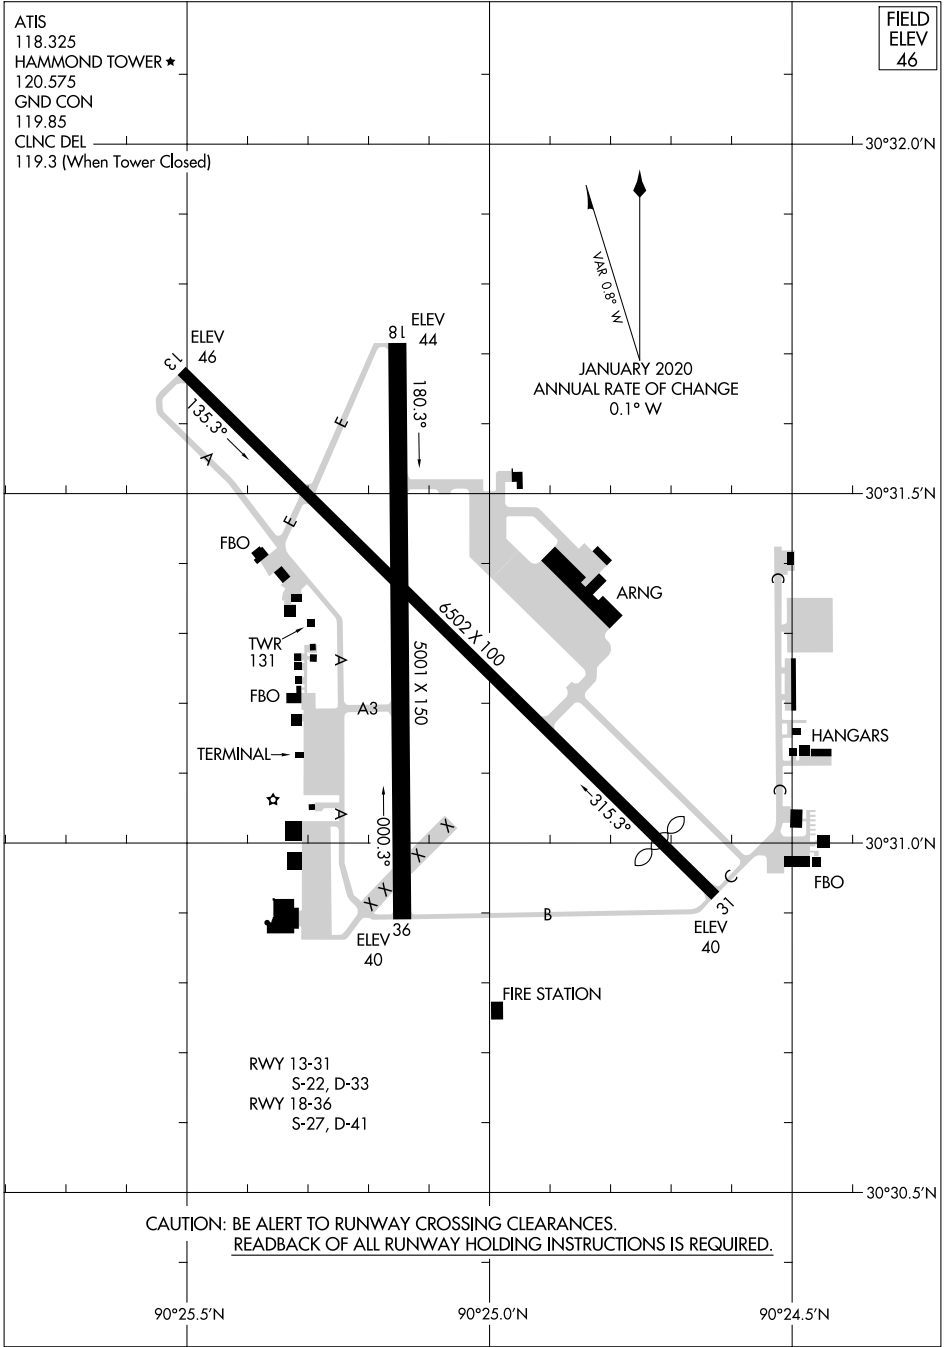

21224

AIRPORT DIAGRAM

AL-6035 (FAA)

HAMMOND NORTHSHORE RGNL (HDC)

HAMMOND, LOUISIANA

ATIS
 118.325
 HAMMOND TOWER ★
 120.575
 GND CON
 119.85
 CLNC DEL
 119.3 (When Tower Closed)

FIELD ELEV 46

SC-4, 13 JUN 2024 to 11 JUL 2024

SC-4, 13 JUN 2024 to 11 JUL 2024

AIRPORT DIAGRAM

21224

HAMMOND, LOUISIANA

HAMMOND NORTHSHORE RGNL (HDC)