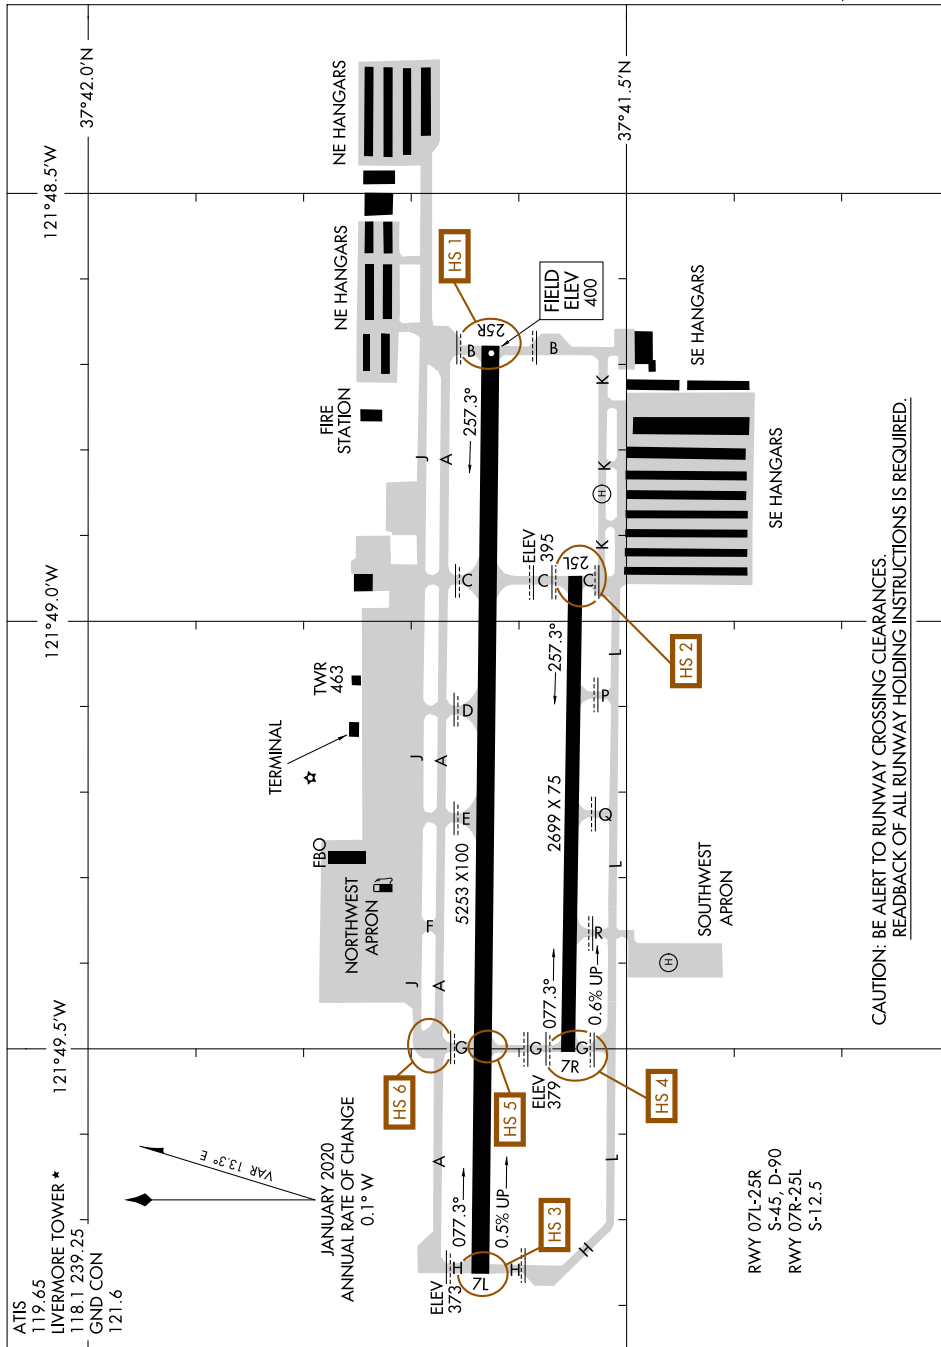

AIRPORT DIAGRAM

AL-6075 (FAA)

LIVERMORE MUNI (LVK)
LIVERMORE, CALIFORNIA

SW-2, 13 JUN 2024 to 11 JUL 2024

CAUTION: BE ALERT TO RUNWAY CROSSING CLEARANCES.
 READBACK OF ALL RUNWAY HOLDING INSTRUCTIONS IS REQUIRED.

SW-2, 13 JUN 2024 to 11 JUL 2024

AIRPORT DIAGRAM

LIVERMORE, CALIFORNIA
LIVERMORE MUNI (LVK)