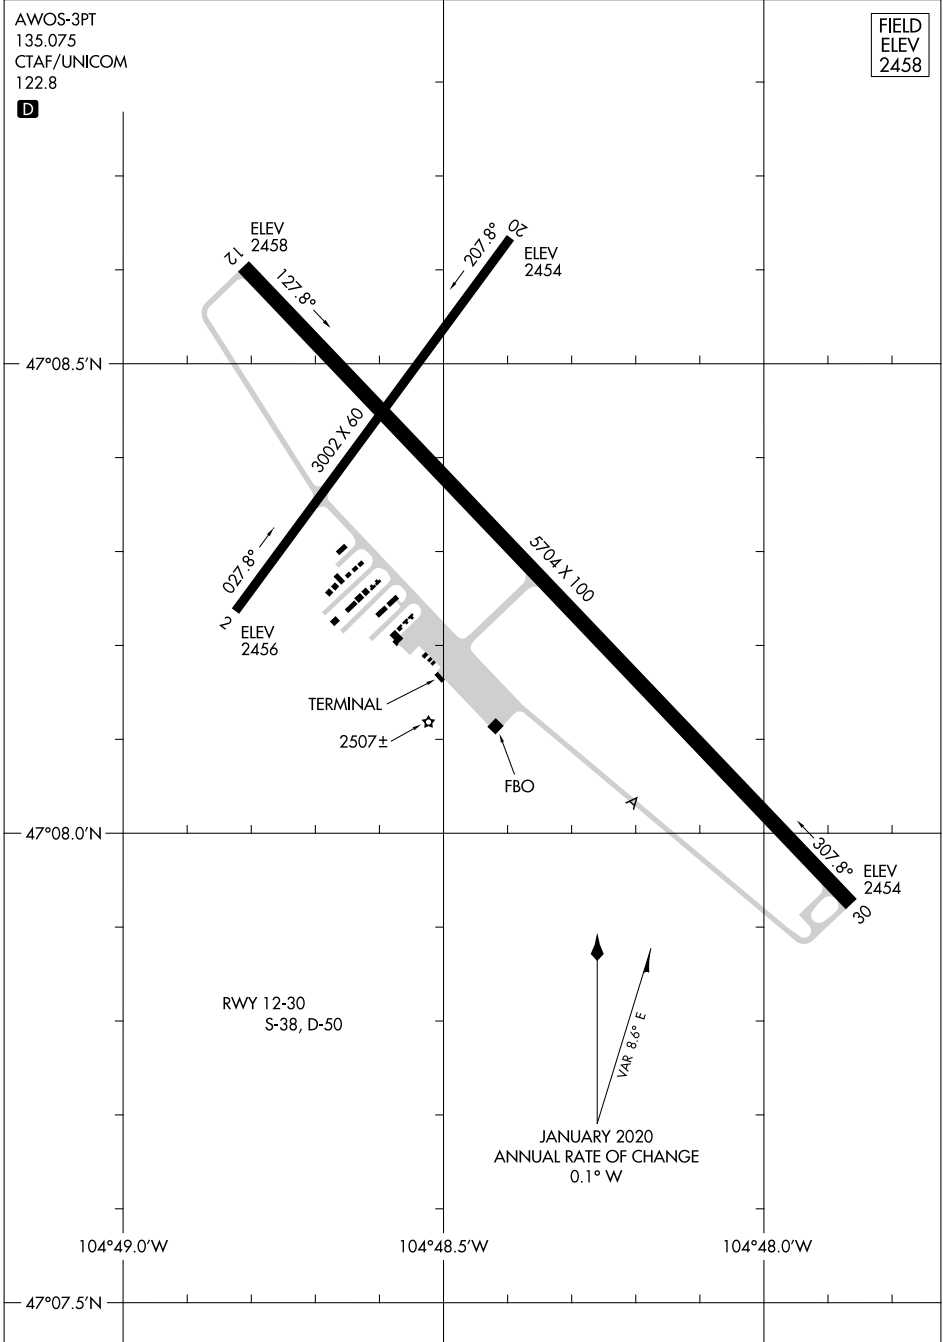

22083

AIRPORT DIAGRAM

AL-6078 (FAA)

DAWSON COMMUNITY (G^DV)
GLENDDIVE, MONTANA

AWOS-3PT
135.075
CTAF/UNICOM
122.8

FIELD
ELEV
2458

NW-1, 13 JUN 2024 to 11 JUL 2024

NW-1, 13 JUN 2024 to 11 JUL 2024

AIRPORT DIAGRAM

22083

GLENDDIVE, MONTANA
DAWSON COMMUNITY (G^DV)