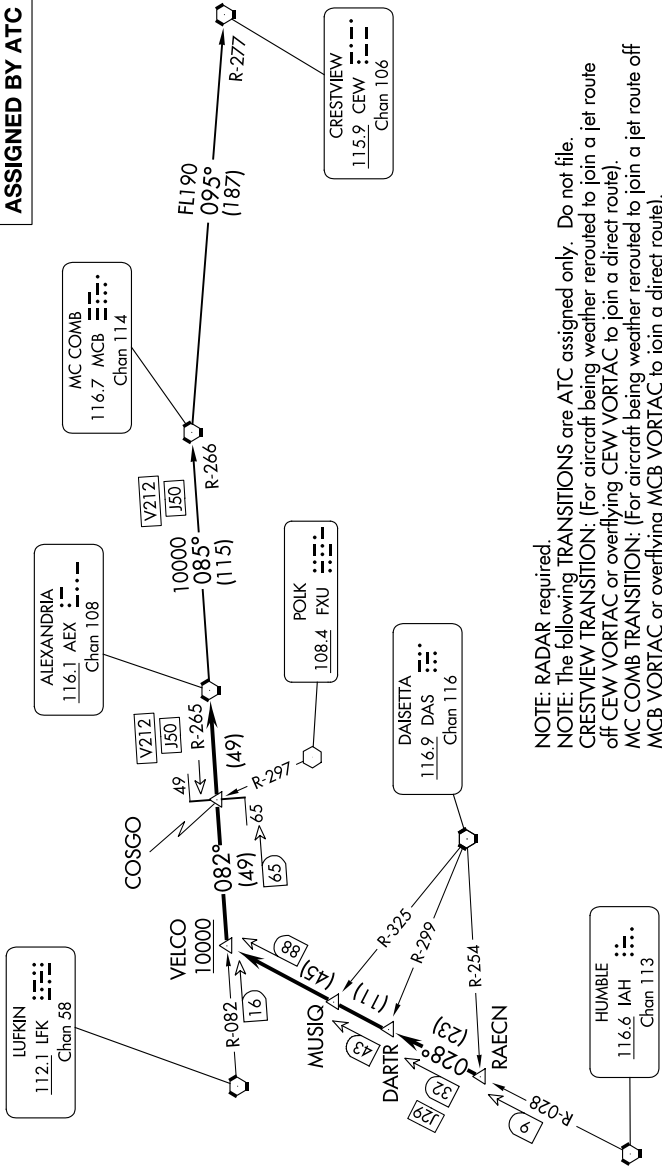

# ALEXANDRIA THREE DEPARTURE

SC-5, 13 JUN 2024 to 11 JUL 2024

CINC DEL  
121.15  
CTAF  
123.05  
HOUSTON DEP CON  
123.8 257.7

**TOP ALTITUDE:  
ASSIGNED BY ATC**

NOTE: RADAR required.  
 NOTE: The following TRANSITIONS are ATC assigned only. Do not file.  
 CRESTVIEW TRANSITION: (For aircraft being weather rerouted to join a jet route off CEW VORTAC or overflying CEW VORTAC to join a direct route).  
 MC COMB TRANSITION: (For aircraft being weather rerouted to join a jet route off MCB VORTAC or overflying MCB VORTAC to join a direct route).

**TAKEOFF MINIMUMS**  
 Rwy 15, 33: Standard.

NOTE: Chart not to scale.

(CONTINUED ON FOLLOWING PAGE)

SC-5, 13 JUN 2024 to 11 JUL 2024

# ALEXANDRIA THREE DEPARTURE