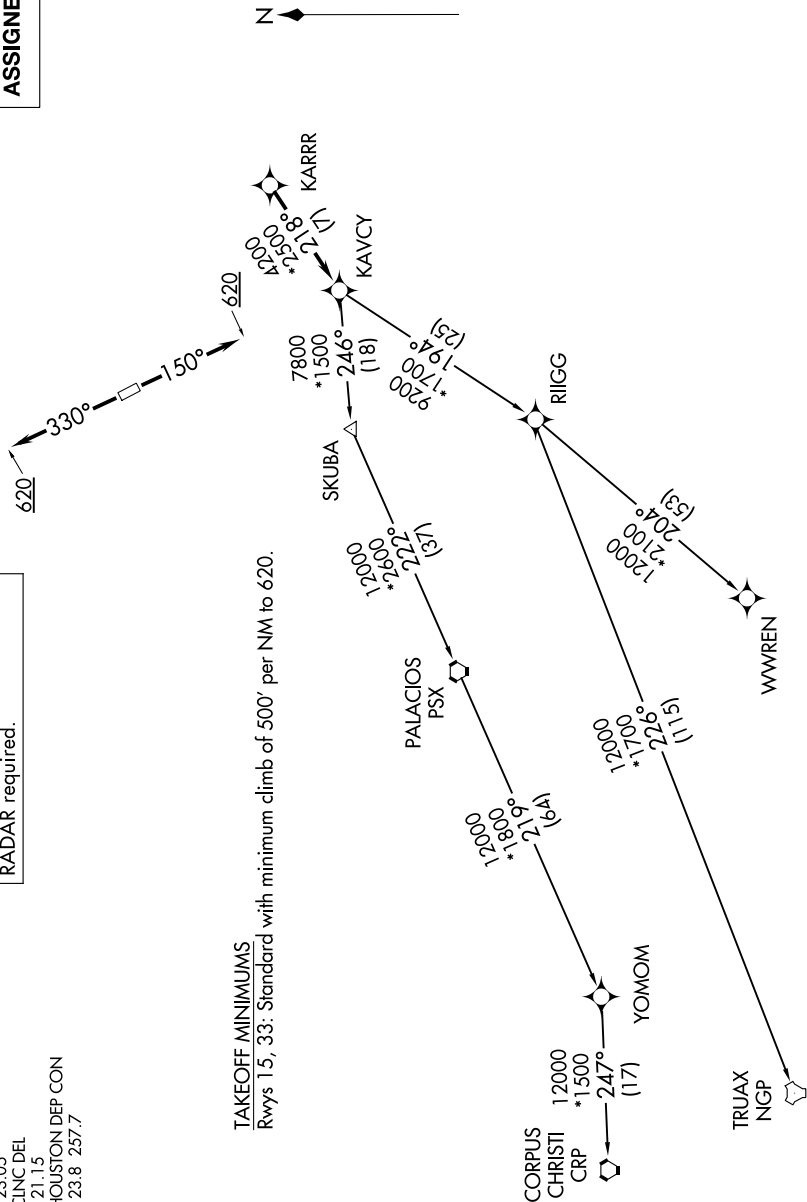

KARRR SEVEN DEPARTURE (RNAV)

**TOP ALTITUDE:
ASSIGNED BY ATC**

NOTE: Chart not to scale.

SC-5, 13 JUN 2024 to 11 JUL 2024

RNAV-1 DME/DME/IRU or GPS.
RADAR required.

CTAF 123.05
CLNC DEL 121.15
HOUSTON DEP CON 123.8 257.7

TAKEOFF MINIMUMS
Rwys 15, 33: Standard with minimum climb of 500' per NM to 620.

(NARRATIVE ON FOLLOWING PAGE)

SC-5, 13 JUN 2024 to 11 JUL 2024

KARRR SEVEN DEPARTURE (RNAV)