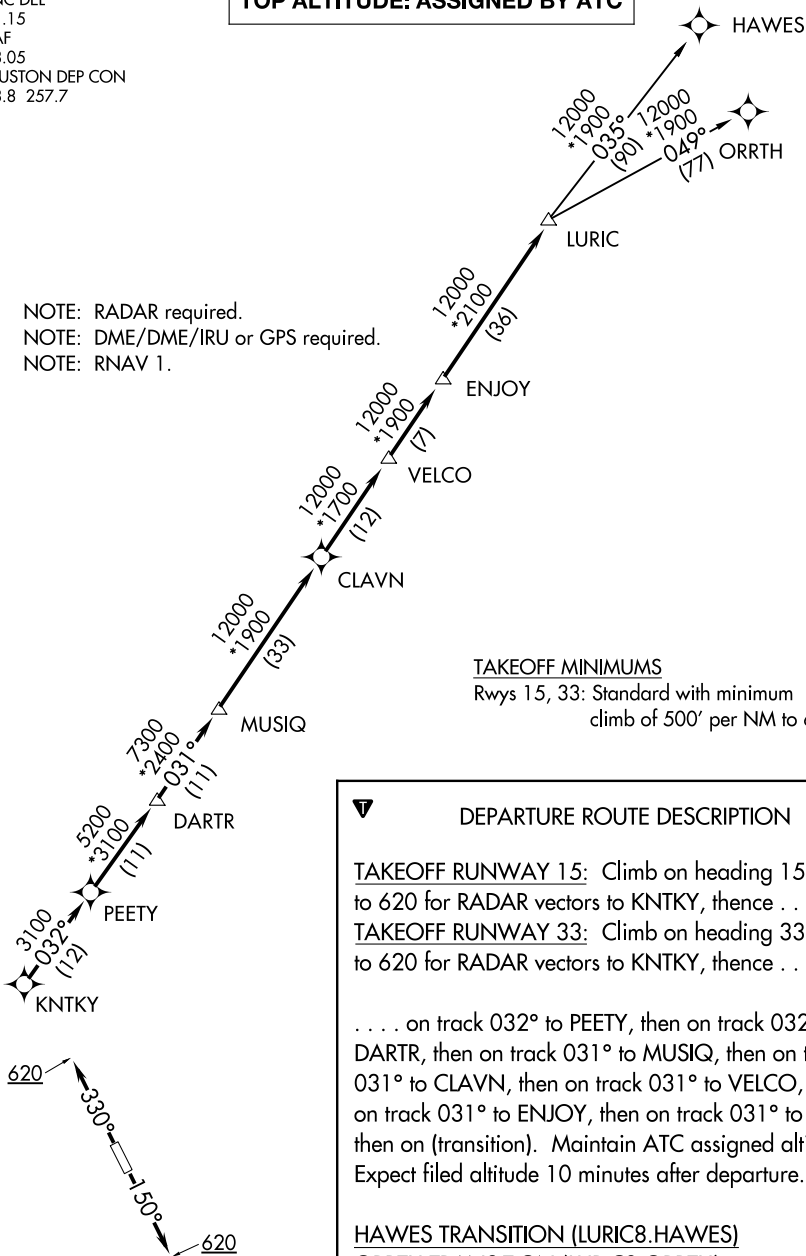

LURIC EIGHT DEPARTURE (RNAV)

CLNC DEL
121.15
CTAF
123.05
HOUSTON DEP CON
123.8 257.7

TOP ALTITUDE: ASSIGNED BY ATC

NOTE: RADAR required.
NOTE: DME/DME/IRU or GPS required.
NOTE: RNAV 1.

NOTE: Chart not to scale.

SC-5, 13 JUN 2024 to 11 JUL 2024

SC-5, 13 JUN 2024 to 11 JUL 2024