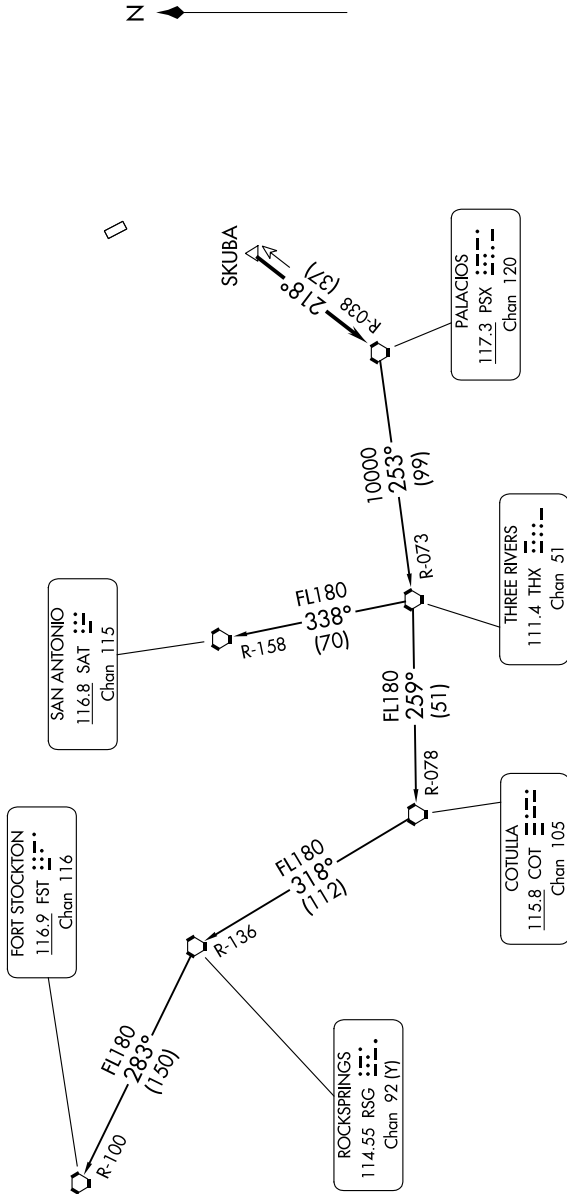

PALACIOS THREE DEPARTURE

TOP ALTITUDE:
ASSIGNED BY ATC

RADAR and DME required.

SC-5, 13 JUN 2024 to 11 JUL 2024

CINC DEL
121.15
123.05
CTAF
123.05
HOUSTON DEP CON
123.8 257.7

TAKEOFF MINIMUMS
Rwys 15, 33: Standard

(CONTINUED ON FOLLOWING PAGE)

SC-5, 13 JUN 2024 to 11 JUL 2024

NOTE: Chart not to scale.

PALACIOS THREE DEPARTURE