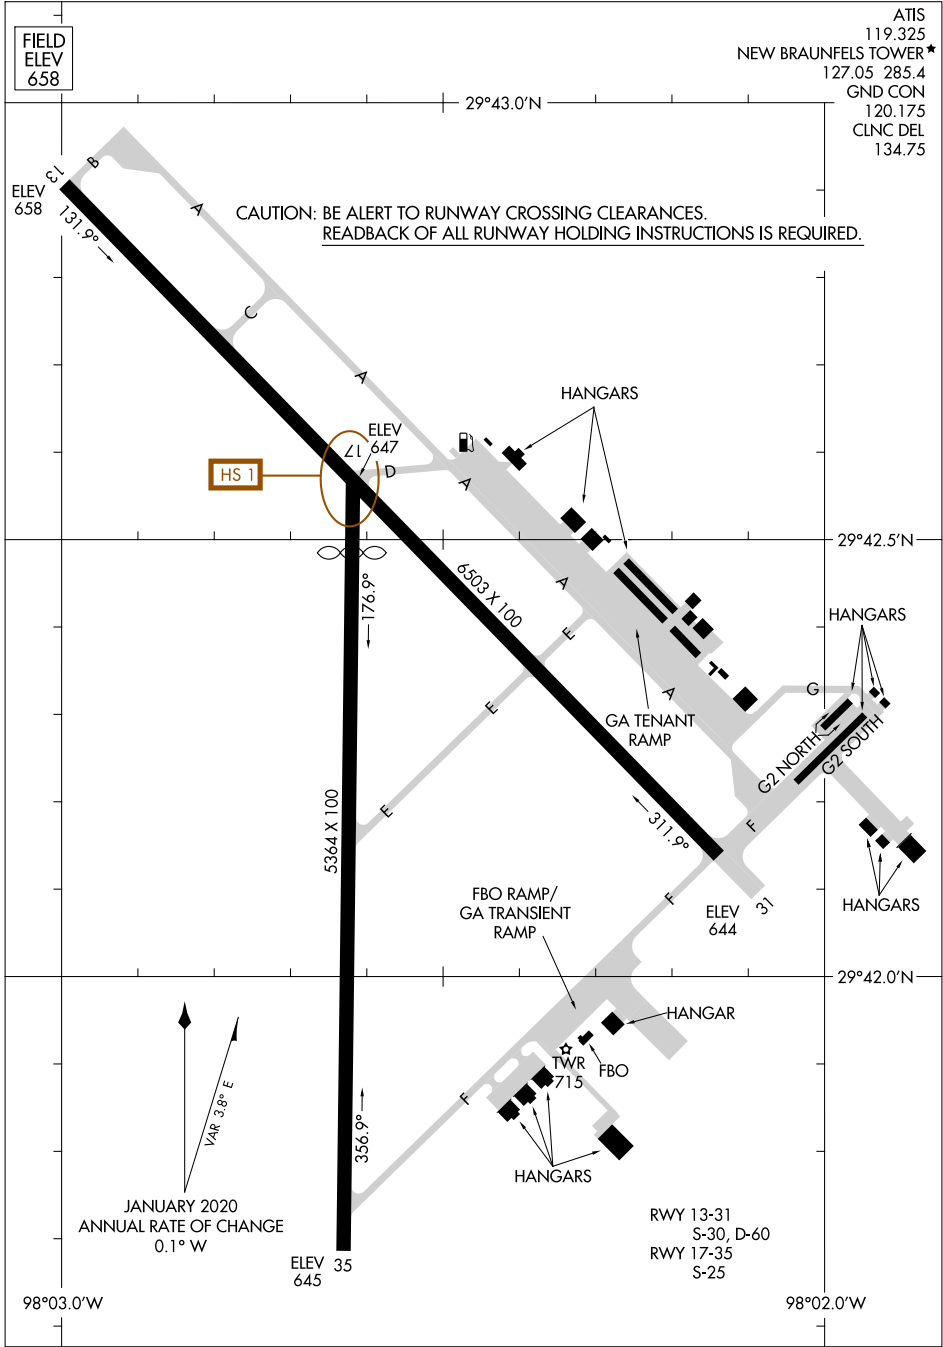

23278

AIRPORT DIAGRAM

AL-6080 (FAA)

NEW BRAUNFELS NTL (BAZ)

NEW BRAUNFELS, TEXAS

AIRPORT DIAGRAM

23278

NEW BRAUNFELS, TEXAS
NEW BRAUNFELS NTL (BAZ)