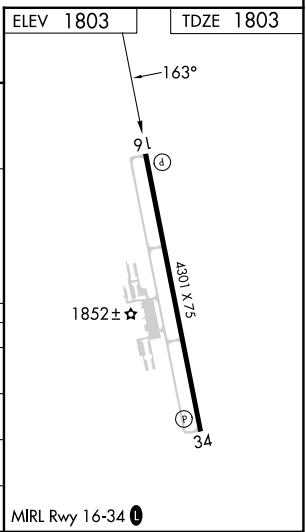

WAAS CH 77809 W16A	APP CRS 163°	Rwy Idg 4301 TDZE 1803 Apt Elev 1803
--	------------------------	---

RNAV (GPS) RWY 16

AURORA MUNI-AL POTTER FIELD (AUH)

⚠ Baro-VNAV NA when using Grand Island altimeter setting. For uncompensated Baro-VNAV systems, LNAV/VNAV NA below -18°C (0°F) or above 54°C (130°F). DME/DME RNP-0.3 NA. Visibility reduction by helicopters NA. When local altimeter setting not received, use Grand Island altimeter setting and increase all DA 41 feet and all MDA 60 feet and LPV all Cats visibility ¼ mile. VDP NA when using Grand Island altimeter setting.

MISSED APPROACH:
Climb to 3400 direct EBWIX and hold.

AWOS-3 121.225	MINNEAPOLIS CENTER 119.4 278.8	UNICOM 122.8 (CTAF) 0
--------------------------	--	---------------------------------

CATEGORY	A	B	C	D
LPV DA	2102-1	299 (300-1)		NA
LNAV/VNAV DA	2133-1¼	330 (400-1¼)		NA
LNAV MDA	2160-1	357 (400-1)		NA
C CIRCLING	2300-1 497 (500-1)	2340-1 537 (600-1)		NA