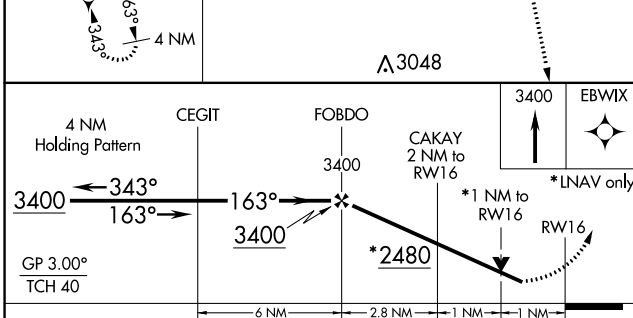

WAAS CH 77809 W16A	APP CRS 163°	Rwy Idg 4301 TDZE 1803 Apt Elev 1803
--	------------------------	---

RNAV (GPS) RWY 16

AURORA MUNI-AL POTTER FIELD (AUH)

⚠ Baro-VNAV NA when using Grand Island altimeter setting. For uncompensated Baro-VNAV systems, LNAV/VNAV NA below -18°C (0°F) or above 54°C (130°F). DME/DME RNP-0.3 NA. Visibility reduction by helicopters NA. When local altimeter setting not received, use Grand Island altimeter setting and increase all DA 41 feet and all MDA 60 feet and LPV all Cats visibility ¼ mile. VDP NA when using Grand Island altimeter setting.

MISSED APPROACH:
Climb to 3400 direct EBWIX and hold.

AWOS-3 121.225	MINNEAPOLIS CENTER 119.4 278.8	UNICOM 122.8 (CTAF) 0
--------------------------	--	---------------------------------

CATEGORY	A	B	C	D
LPV DA	2102-1	299 (300-1)		NA
LNAV/VNAV DA	2133-1¼	330 (400-1¼)		NA
LNAV MDA	2160-1	357 (400-1)		NA
C CIRCLING	2300-1 497 (500-1)	2340-1 537 (600-1)		NA

NC-2, 13 JUN 2024 to 11 JUL 2024

NC-2, 13 JUN 2024 to 11 JUL 2024