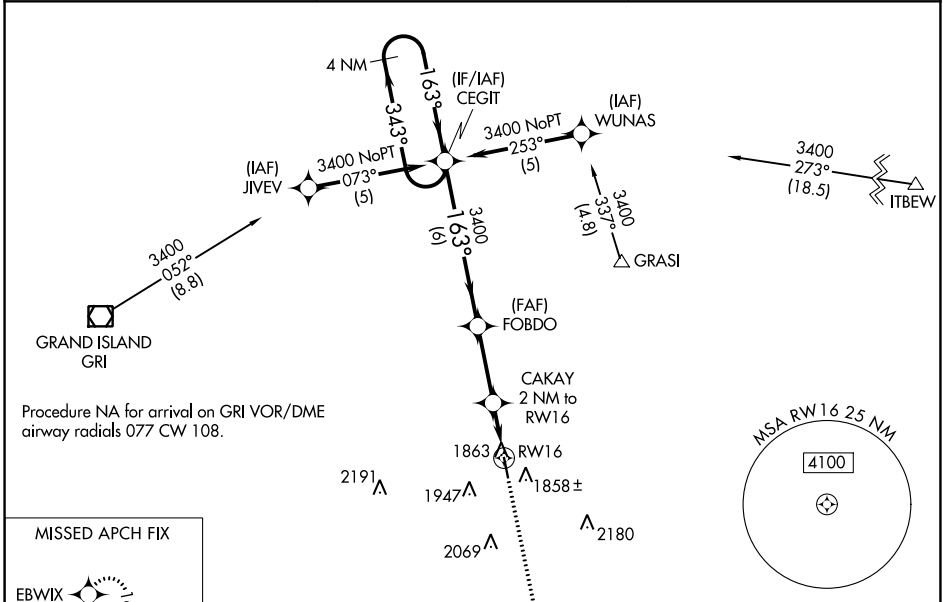

WAAS CH 77809 W16A	APP CRS 163°	Rwy Idg 4301 TDZE 1803 Apt Elev 1803
--	------------------------	---

RNAV (GPS) RWY 16

AURORA MUNI-AL POTTER FIELD (AUH)

⚠ Baro-VNAV NA when using Grand Island altimeter setting. For uncompensated Baro-VNAV systems, LNAV/VNAV NA below -18°C (0°F) or above 54°C (130°F). DME/DME RNP-0.3 NA. Visibility reduction by helicopters NA. When local altimeter setting not received, use Grand Island altimeter setting and increase all DA 41 feet and all MDA 60 feet and LPV all Cats visibility ¼ mile. VDP NA when using Grand Island altimeter setting.

MISSED APPROACH:
Climb to 3400 direct EBWIX and hold.

AWOS-3 121.225	MINNEAPOLIS CENTER 119.4 278.8	UNICOM 122.8 (CTAF) 0
--------------------------	--	---------------------------------

CATEGORY	A	B	C	D
LPV DA	2102-1	299 (300-1)		NA
LNAV/VNAV DA	2133-1¼	330 (400-1¼)		NA
LNAV MDA	2160-1	357 (400-1)		NA
C CIRCLING	2300-1 497 (500-1)	2340-1 537 (600-1)		NA

NC-2, 13 JUN 2024 to 11 JUL 2024

NC-2, 13 JUN 2024 to 11 JUL 2024