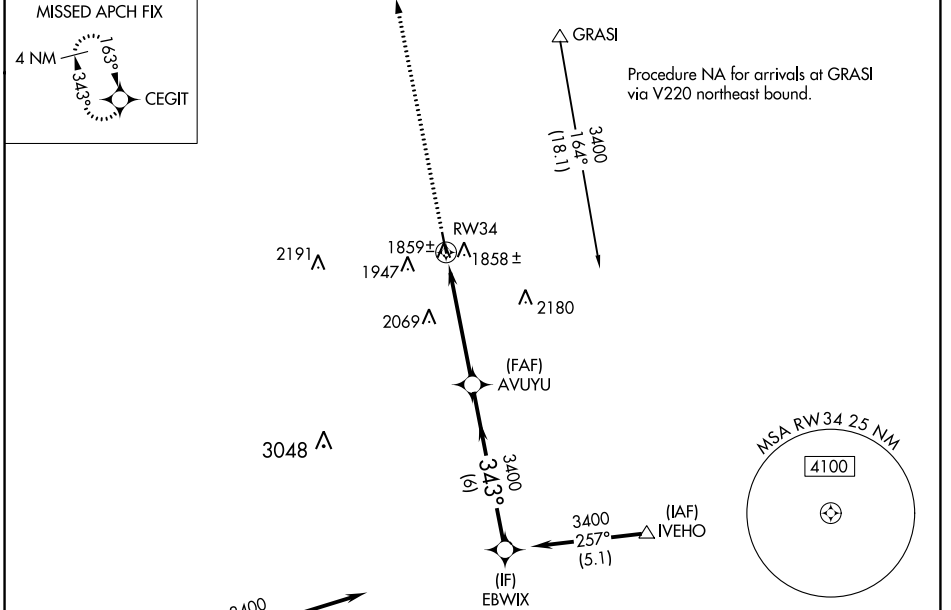

WAAS CH 87009 W34A	APP CRS 343°	Rwy Idg TDZE Apt Elev	4301 1801 1803
--	------------------------	-----------------------------	---

RNAV (GPS) RWY 34

AURORA MUNI-AL POTTER FIELD (AUH)

⚠ Baro-VNAV NA when using Grand Island altimeter setting. For uncompensated Baro-VNAV systems, LNAV/VNAV NA below -18°C (0°F) or above 54°C (130°F). DME/DME RNP-0.3 NA. When local altimeter setting not received, use Grand Island altimeter setting and increase all DA 41 feet and all MDA 60 feet. VDP NA when using Grand Island altimeter setting.

MISSED APPROACH: Climb to 3400 direct CEGIT and hold.

AWOS-3 121.225	MINNEAPOLIS CENTER 119.4 278.8	UNICOM 122.8 (CTAF) 0
--------------------------	--	---------------------------------

ELEV 1803	TDZE 1801
-----------	-----------

CATEGORY	A	B	C	D
LPV DA	2051-1	250 (300-1)		NA
LNAV/VNAV DA	2129-1 1/4	328 (400-1 1/4)		NA
LNAV MDA	2260-1	459 (500-1)		NA
C CIRCLING	2300-1 497 (500-1)	2340-1 537 (600-1)		NA

NC-2, 13 JUN 2024 to 11 JUL 2024