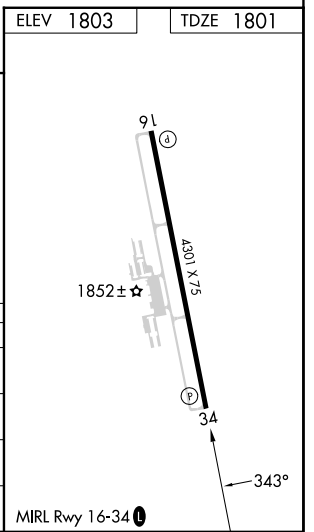

NC-2, 13 JUN 2024 to 11 JUL 2024

NC-2, 13 JUN 2024 to 11 JUL 2024